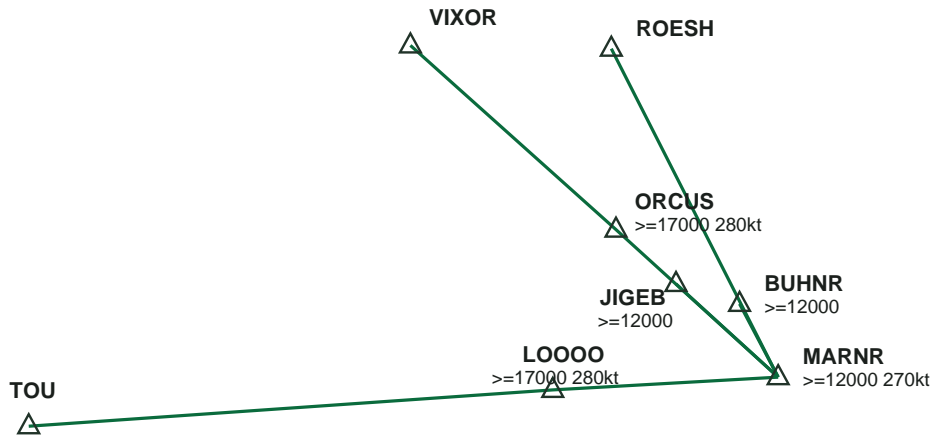

KSEA SEATTLE-TACOMA INTL

MARNR8 ⚓ STAR

Transitions: BUHNR, JIGEB, ROESH, TOU, VIXOR ⚓ AIRAC 2606

PLAN

SEQUENCE & RESTRICTIONS

BUHNR	≥12000	TOU	
MARNR	≥12000 270kt	LOOOO	≥17000 280kt
JIGEB	≥12000	VIXOR	
ROESH		ORCUS	≥17000 280kt