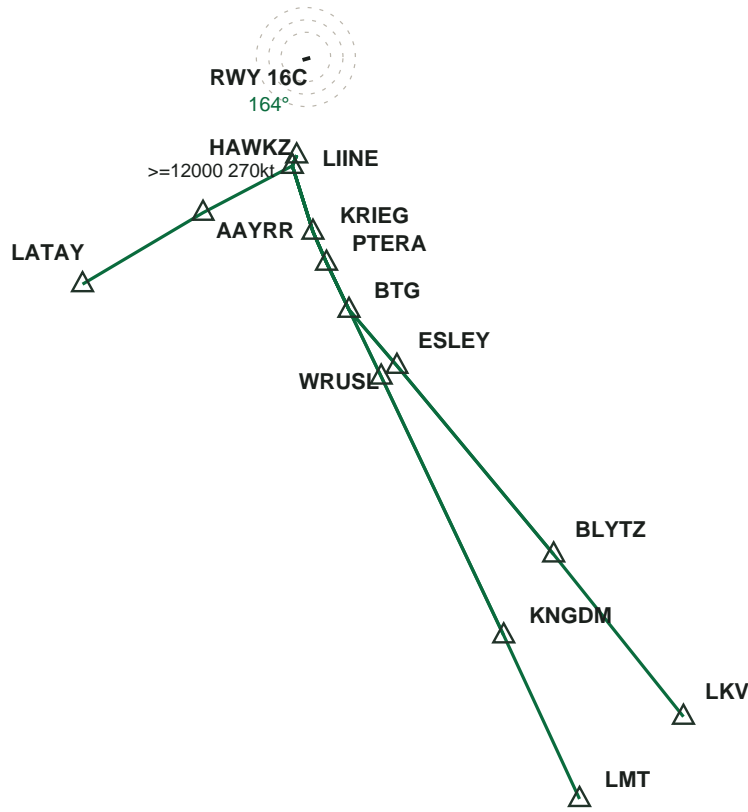

KSEA SEATTLE-TACOMA INTL

HAWKZ8 ⚓ STAR

Transitions: BLYTZ, BTG, KNGDM, KRIEG, LATAY, LKV, LMT ⚓ AIRAC 2606

PLAN

SEQUENCE & RESTRICTIONS

HAWKZ >=12000 270kt
LIINE
BLYTZ
ESLEY
BTG
PTERA
KRIEG

KNGDM
WRUSL
LATAY
AAYRR
LKV
LMT