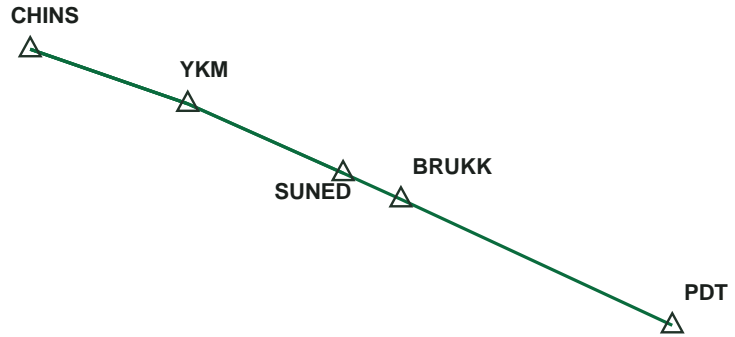

KSEA SEATTLE-TACOMA INTL

CHINS5 ⌘ STAR

Transitions: PDT, SUNED, YKM ⌘ AIRAC 2606

PLAN

SEQUENCE & RESTRICTIONS

PDT
BRUKK
SUNED

YKM
CHINS