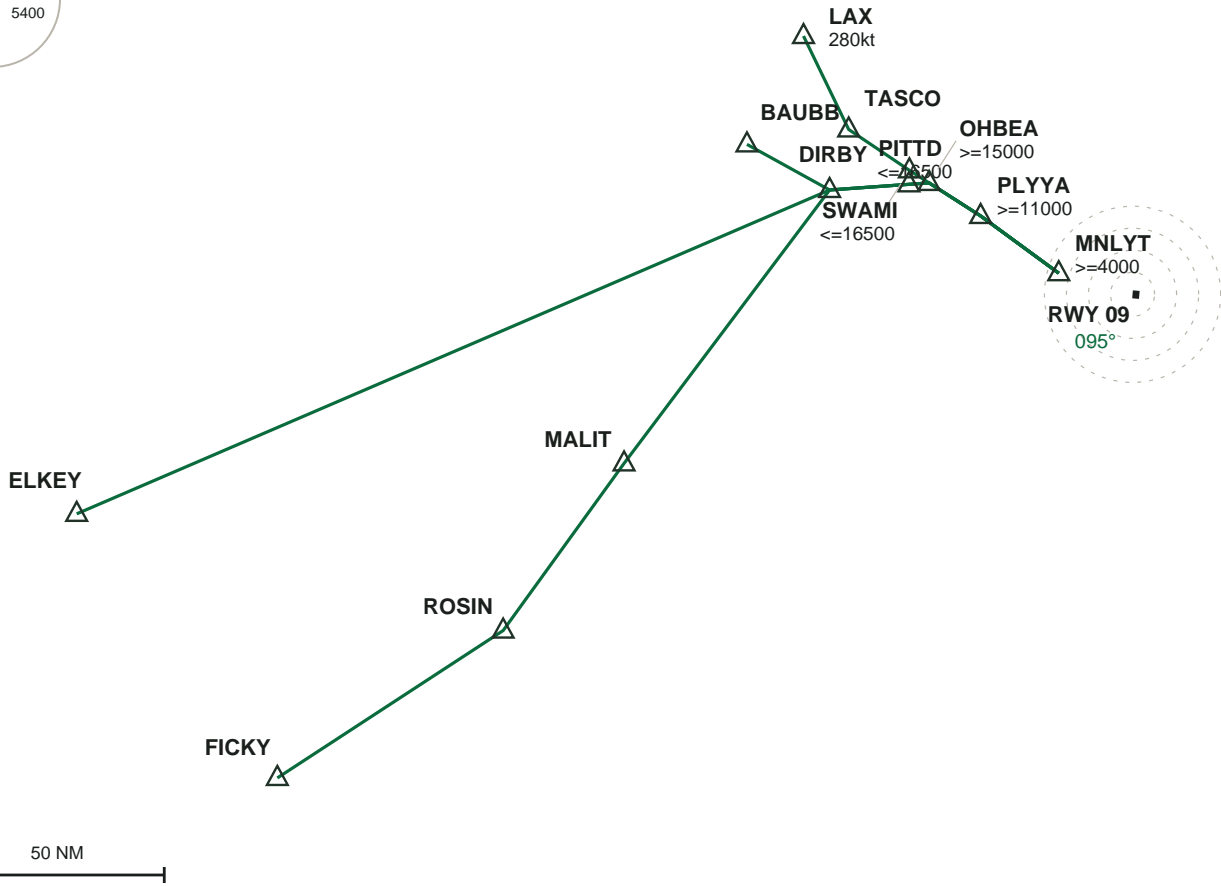

KSAN SAN DIEGO INTL

PLYYA2 ⌘ STAR ⌘ RWY 09

Transitions: BAUBB, ELKEY, FICKY, LAX ⌘ AIRAC 2606

PLAN

SEQUENCE & RESTRICTIONS

PLYYA	>=11000	FICKY	
MNLYT	>=4000	ROSIN	
BAUBB		MALIT	
DIRBY		LAX	280kt
PITTD	<=16500	TASCOW	
OHBEA	>=15000	SWAMI	<=16500
ELKEY			