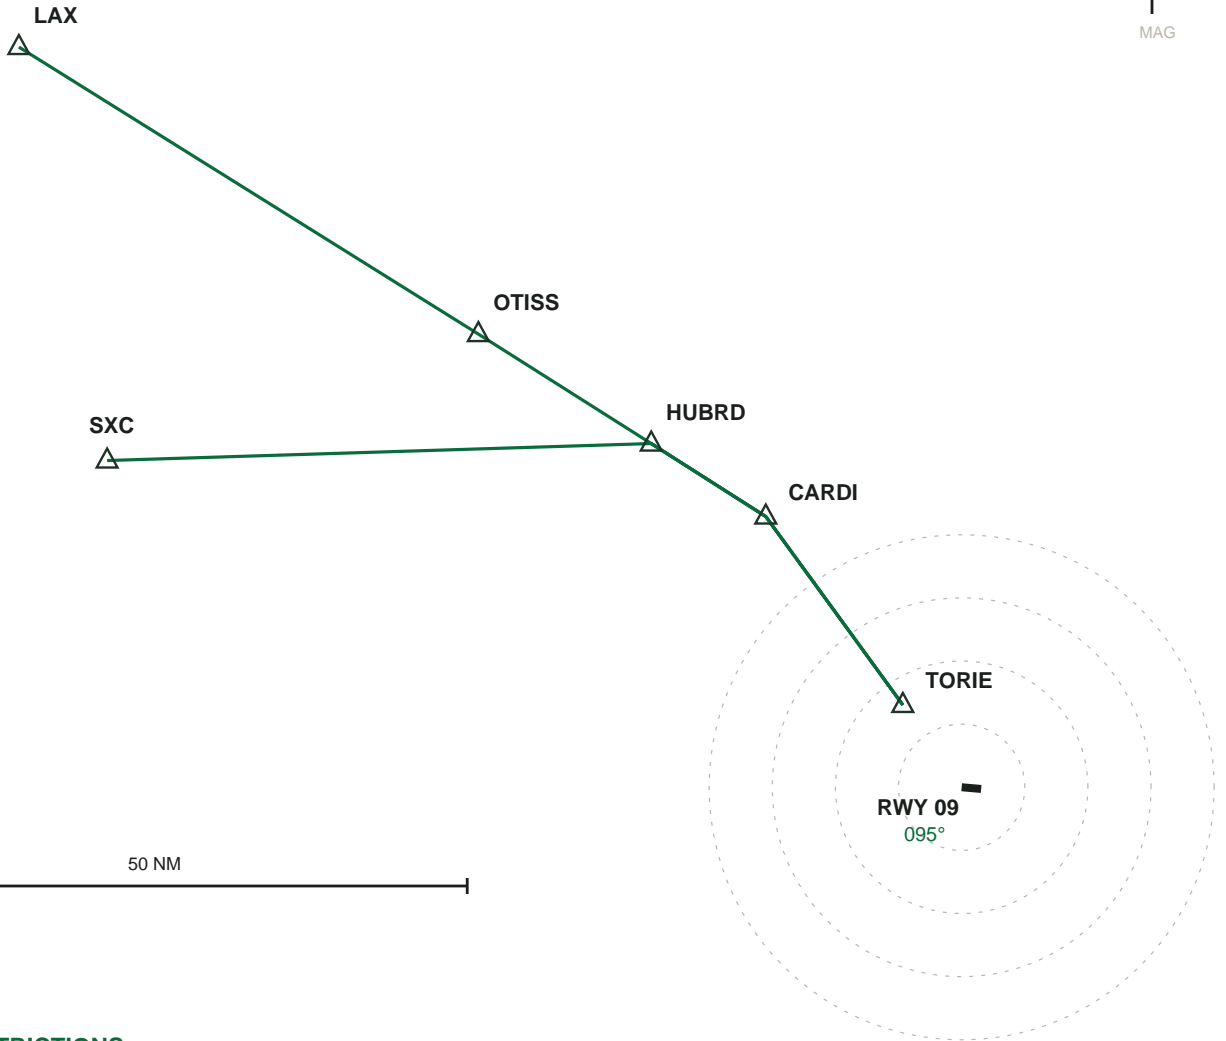

KSAN SAN DIEGO INTL

HUBRD1 ⌘ STAR

Transitions: LAX, SXC ⌘ AIRAC 2606

PLAN

SEQUENCE & RESTRICTIONS

HUBRD
CARDI
TORIE

LAX
OTISS
SXC