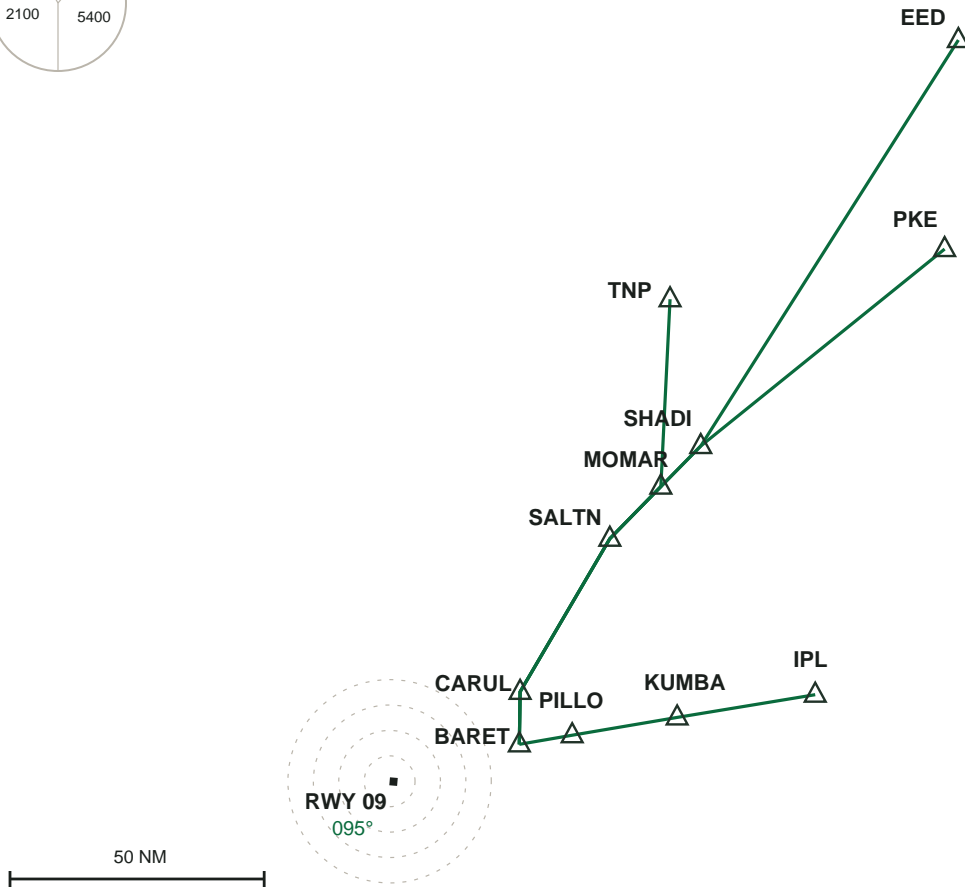

KSAN SAN DIEGO INTL

BARET5 ⌘ STAR

Transitions: EED, IPL, PKE, TNP ⌘ AIRAC 2606

PLAN

SEQUENCE & RESTRICTIONS

EED
SHADI
MOMAR
SALTN
CARUL
BARET

IPL
KUMBA
PILLO
PKE
TNP