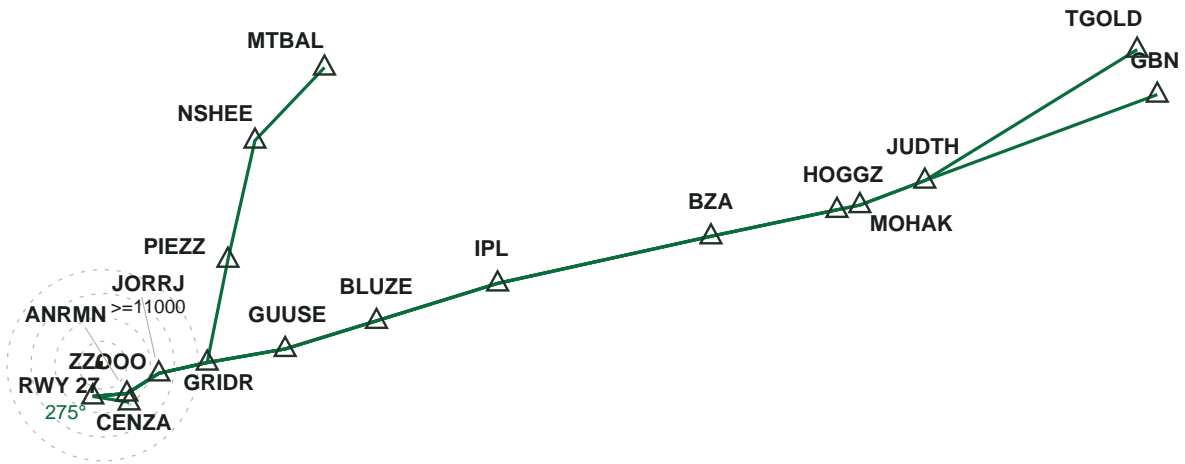

KSAN SAN DIEGO INTL

ZZ0004 Â· SID Â· RWY 27

Transitions: CENZA, GBN, HOGGZ, MTBAL, TGOLD Â· AIRAC 2606

PLAN

SEQUENCE & RESTRICTIONS

ZZ000		HOGGZ
CENZA		MOHAK
ANRMN		JUDTH
JORRJ	≥ 11000	GBN
GRIDR		PIEZZ
GUUSE		NSHEE
BLUZE		MTBAL
IPL		TGOLD
BZA		