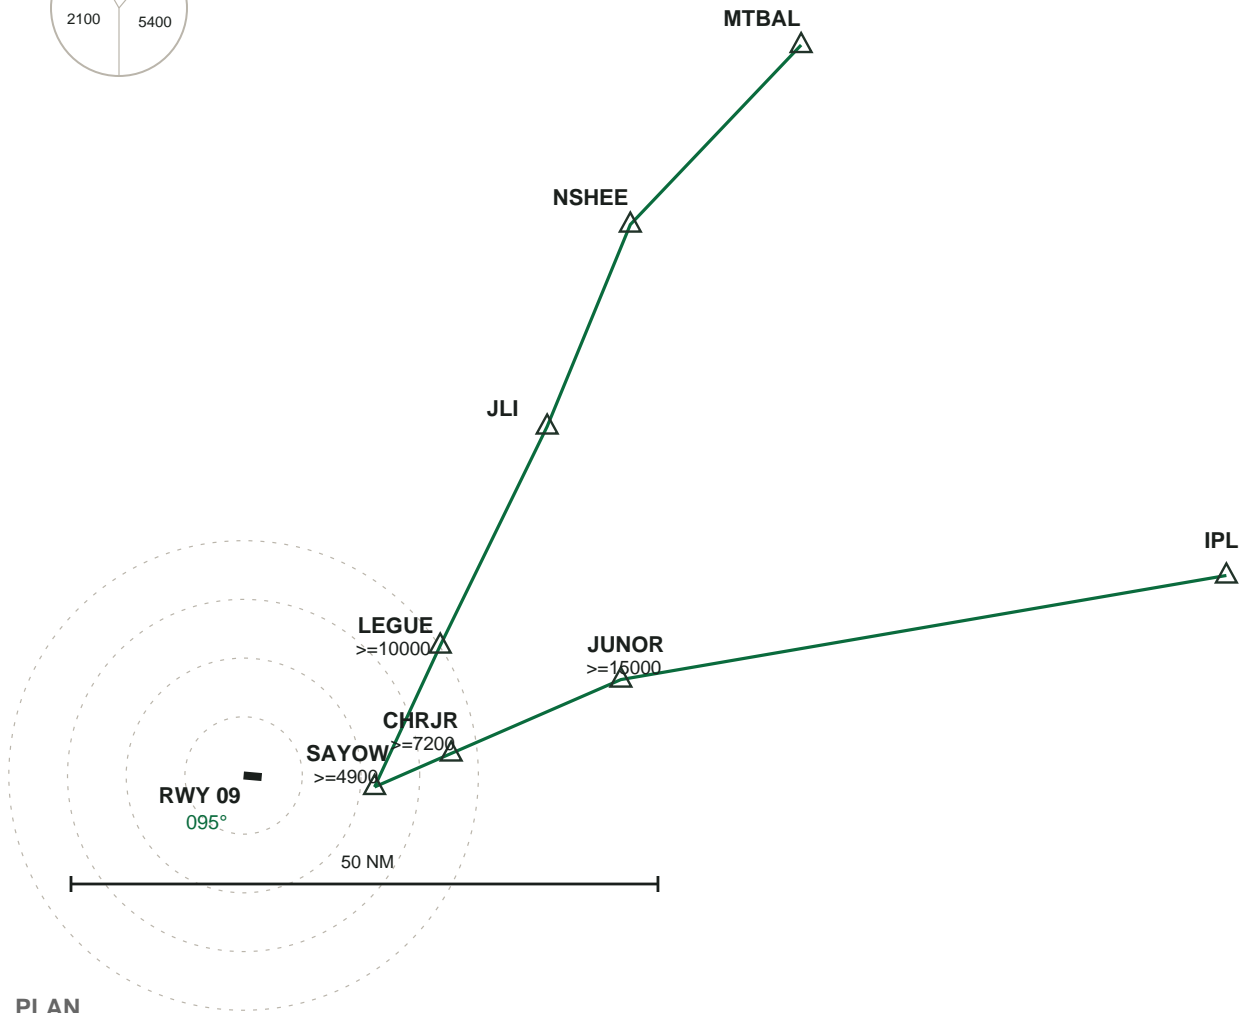

KSAN SAN DIEGO INTL

SAYOW2 → SID → RWY 09

Transitions: IPL, MTBAL → AIRAC 2606

PLAN

SEQUENCE & RESTRICTIONS

SAYOW	>=4900	LEGUE	>=10000
CHRJR	>=7200	JLI	
JUNOR	>=15000	NSHEE	
IPL		MTBAL	