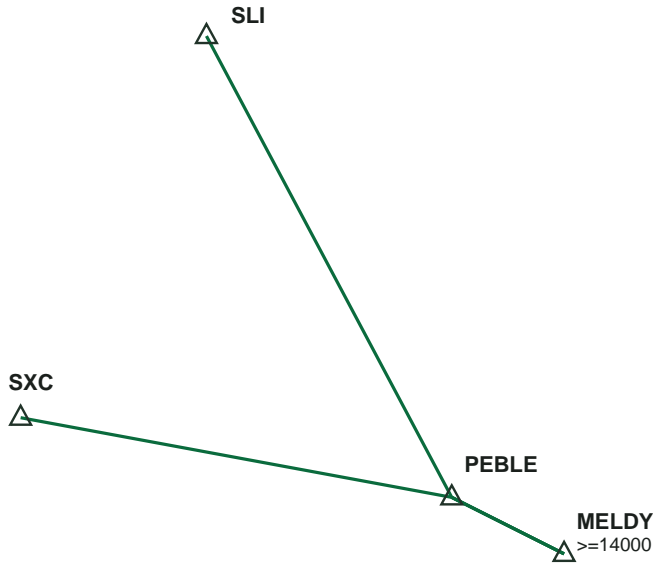

KSAN SAN DIEGO INTL

PEBLE6 \hat{A} SID

Transitions: SLI, SXC \hat{A} AIRAC 2606

PLAN

SEQUENCE & RESTRICTIONS

MELDY ≥ 14000

PEBLE

SLI

SXC