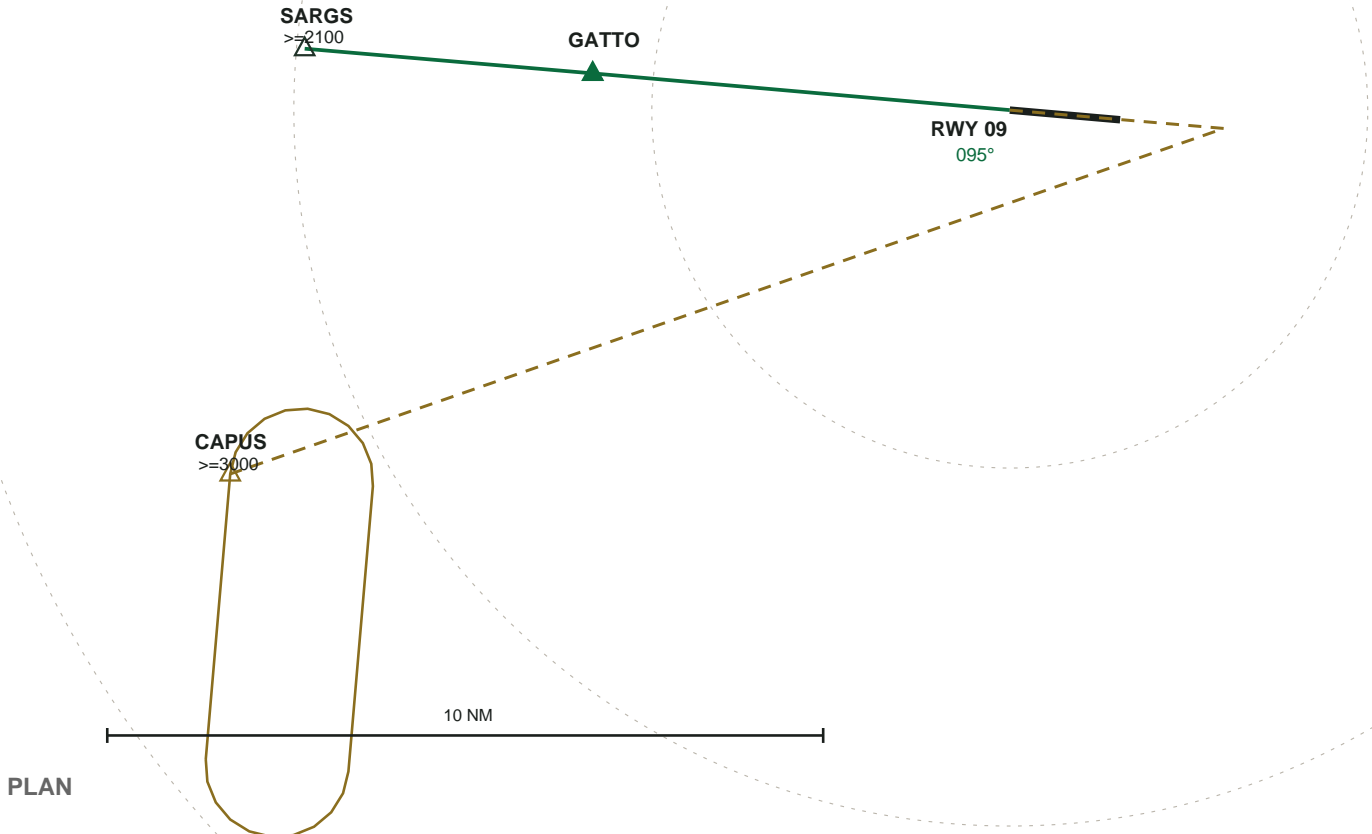

KSAN SAN DIEGO INTL

RNP 09 Â· RWY 09 Â· FAC 095°

ILS ISAN 111.55 Â· AIRAC 2606

MISSED APPROACH: Climb on heading 095° at or above 2000 ft then hold at CAPUS, right turns, inbound 005°, at or above 3000 ft.