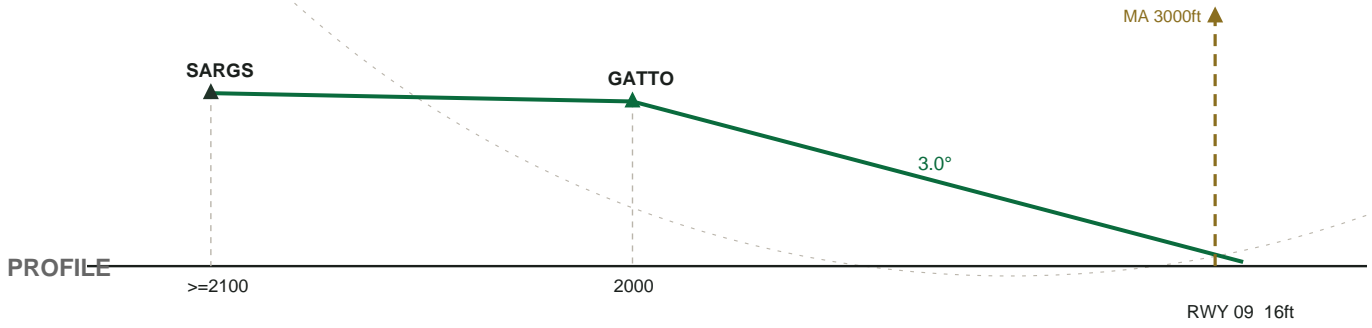

KSAN SAN DIEGO INTL

RNP 09 Â· RWY 09 Â· FAC 095°

ILS ISAN 111.55 Â· AIRAC 2606

MISSED APPROACH: Climb on heading 095° at or above 2000 ft then hold at CAPUS, right turns, inbound 005°, at or above 3000 ft.