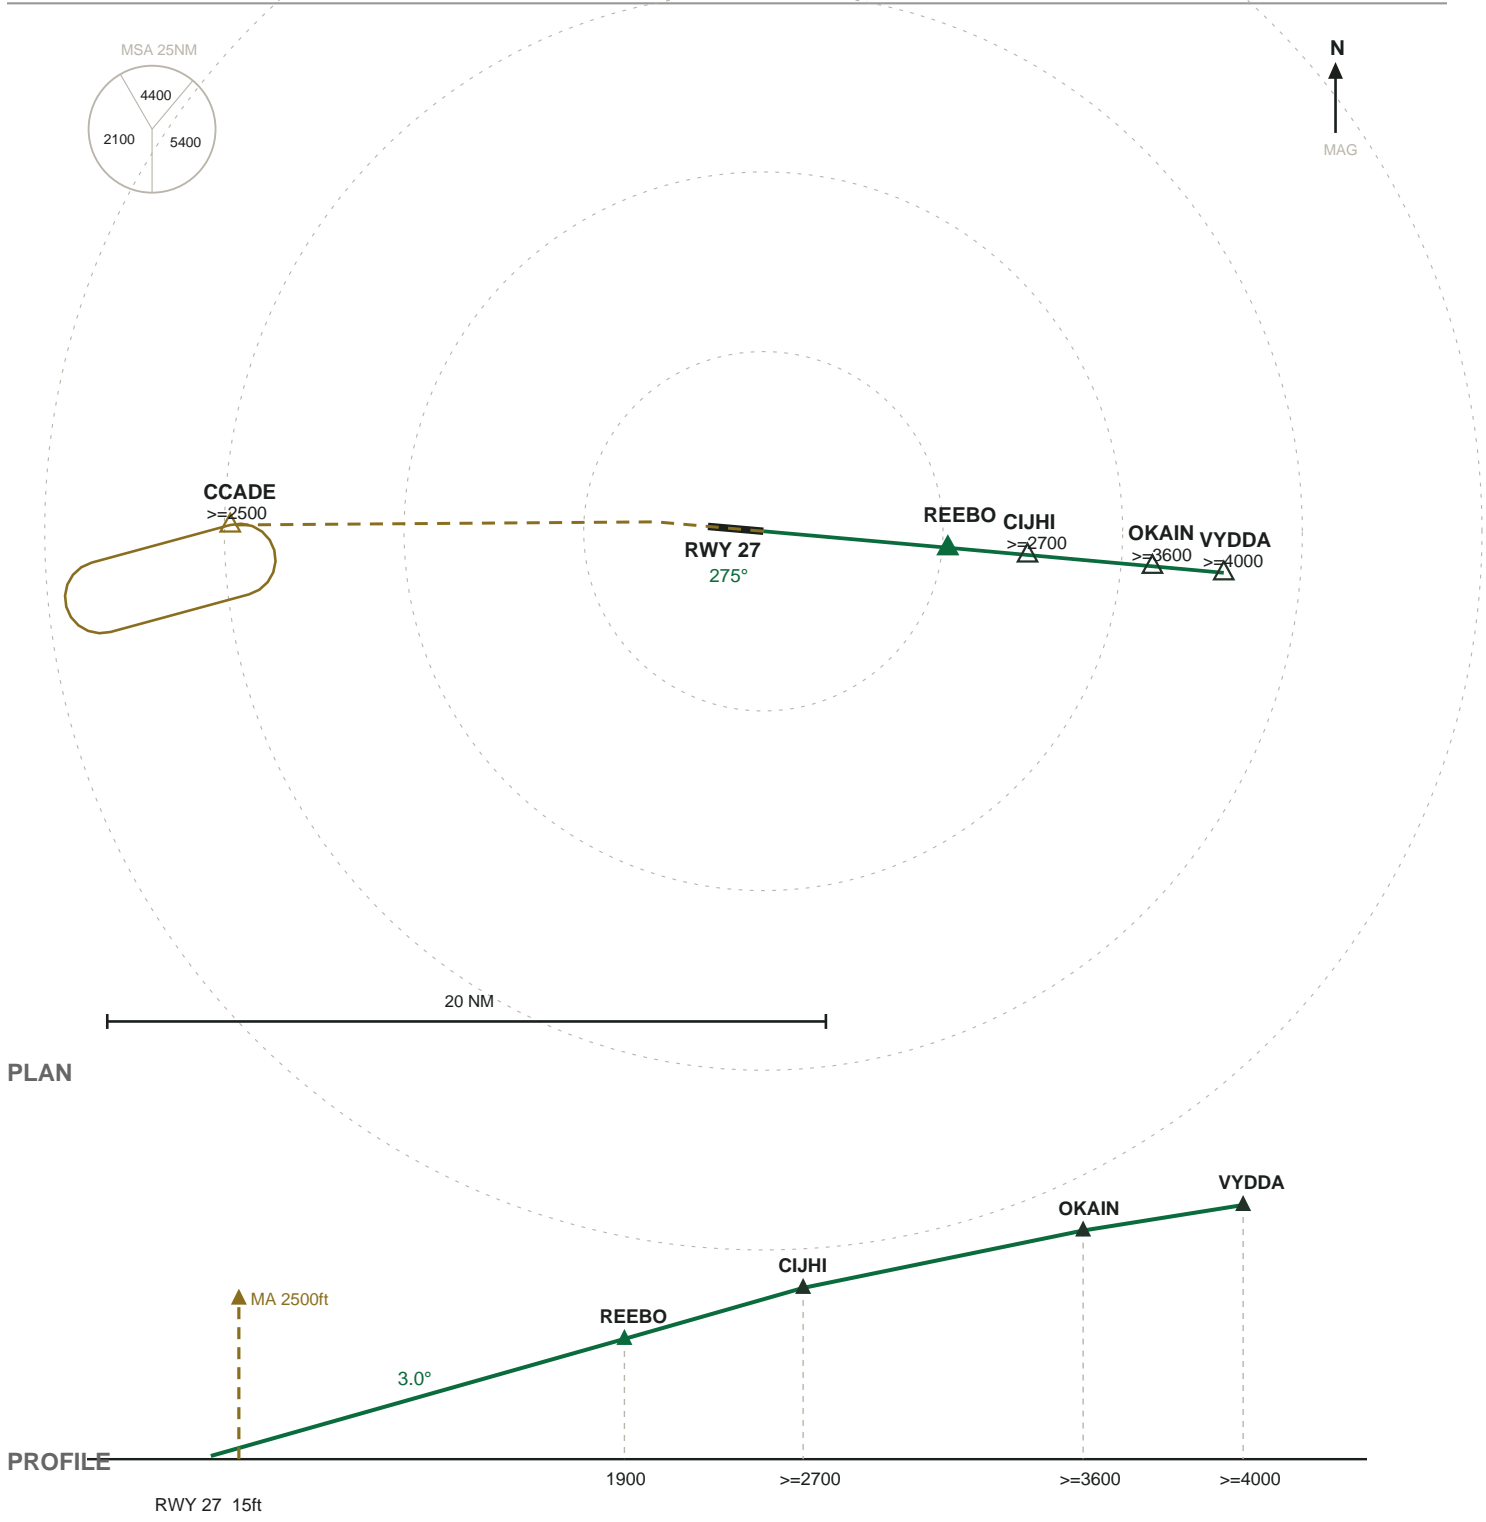

KSAN SAN DIEGO INTL

LOC 27 Â· RWY 27 Â· FAC 275°

ILS IUBR 110.90 Â· AIRAC 2606

MISSED APPROACH: Climb on course 275° then hold at CCADE, right turns, inbound 075°, at or above 2500 ft.