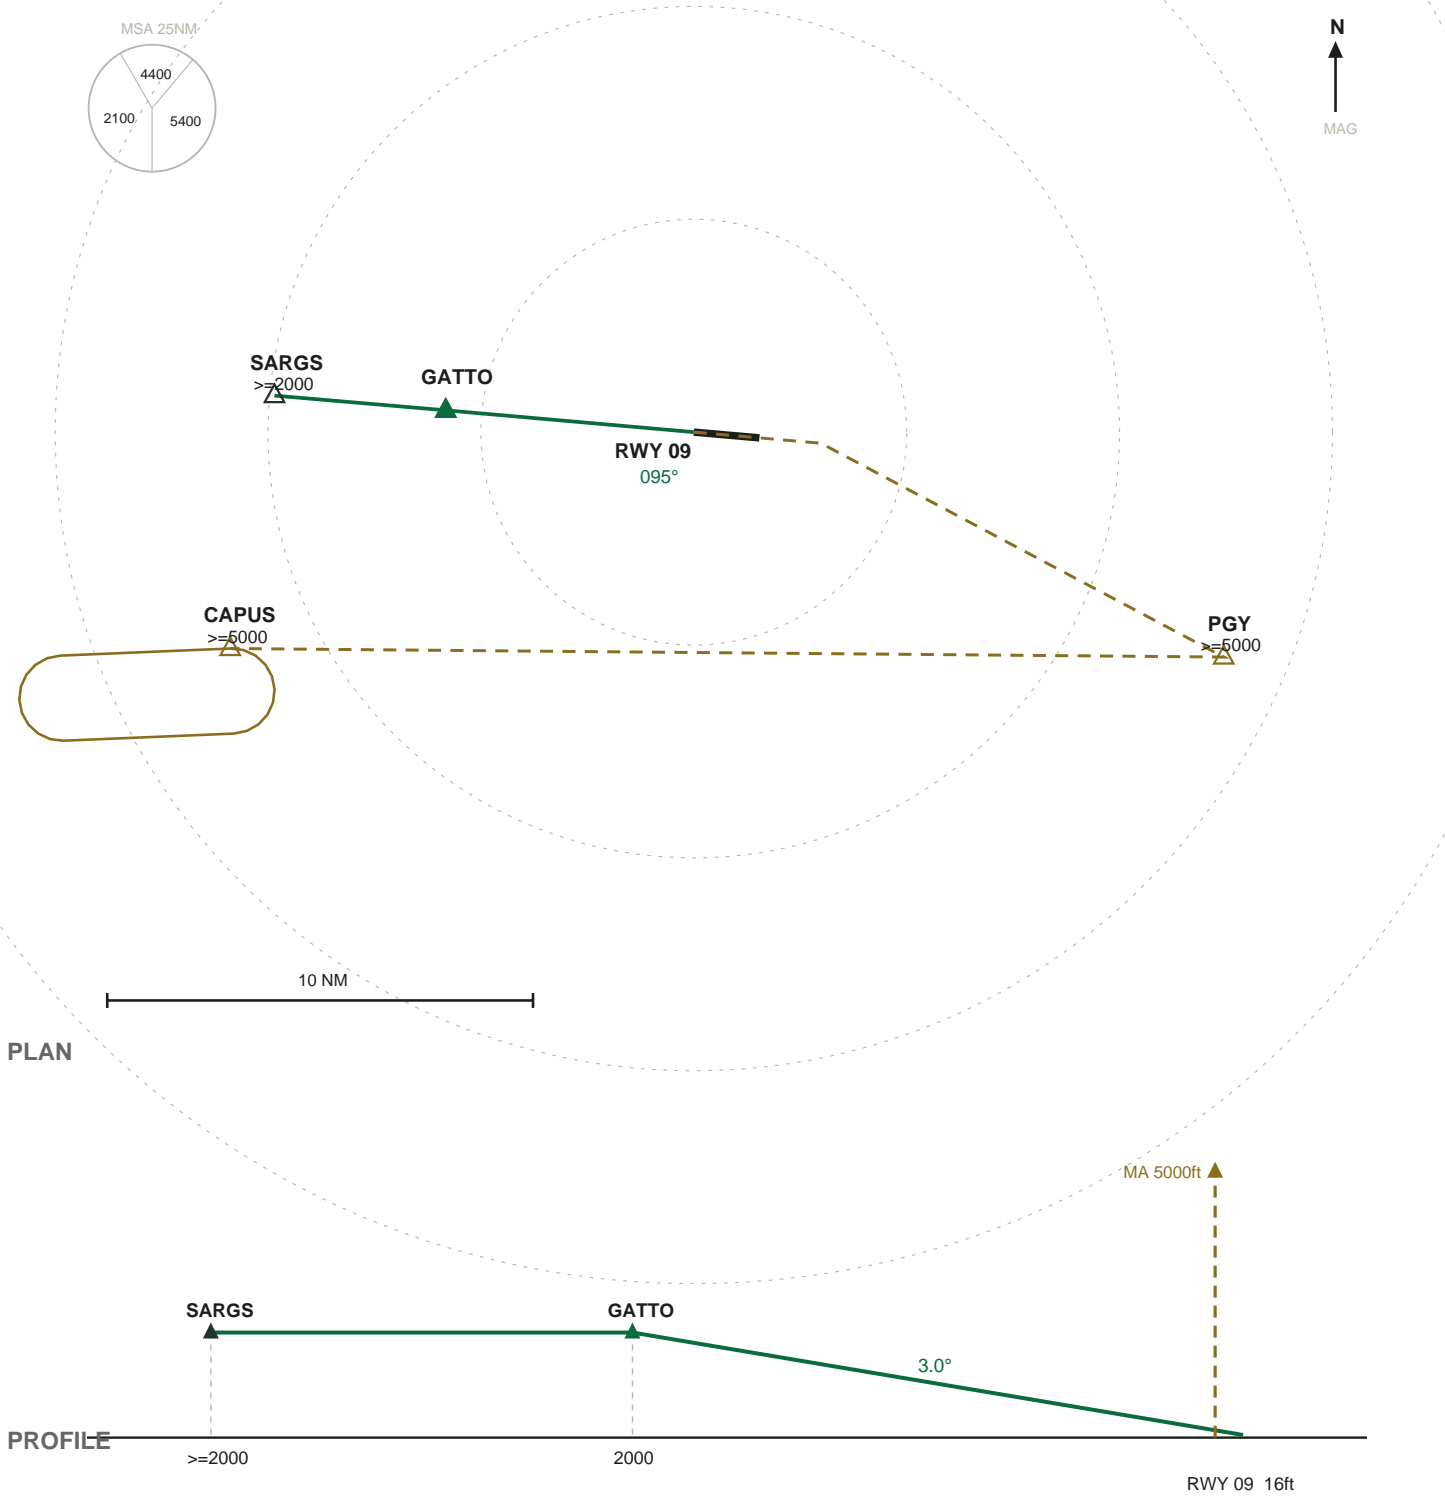

KSAN SAN DIEGO INTL

LOC Z 09 Â· RWY 09 Â· FAC 095°

ILS ISAN 111.55 Â· AIRAC 2606

MISSED APPROACH: Climb on course 095° then track 120° to PGY, cross at or above 5000 ft then hold at CAPUS, right turns, inbound 088°, at or above 5000