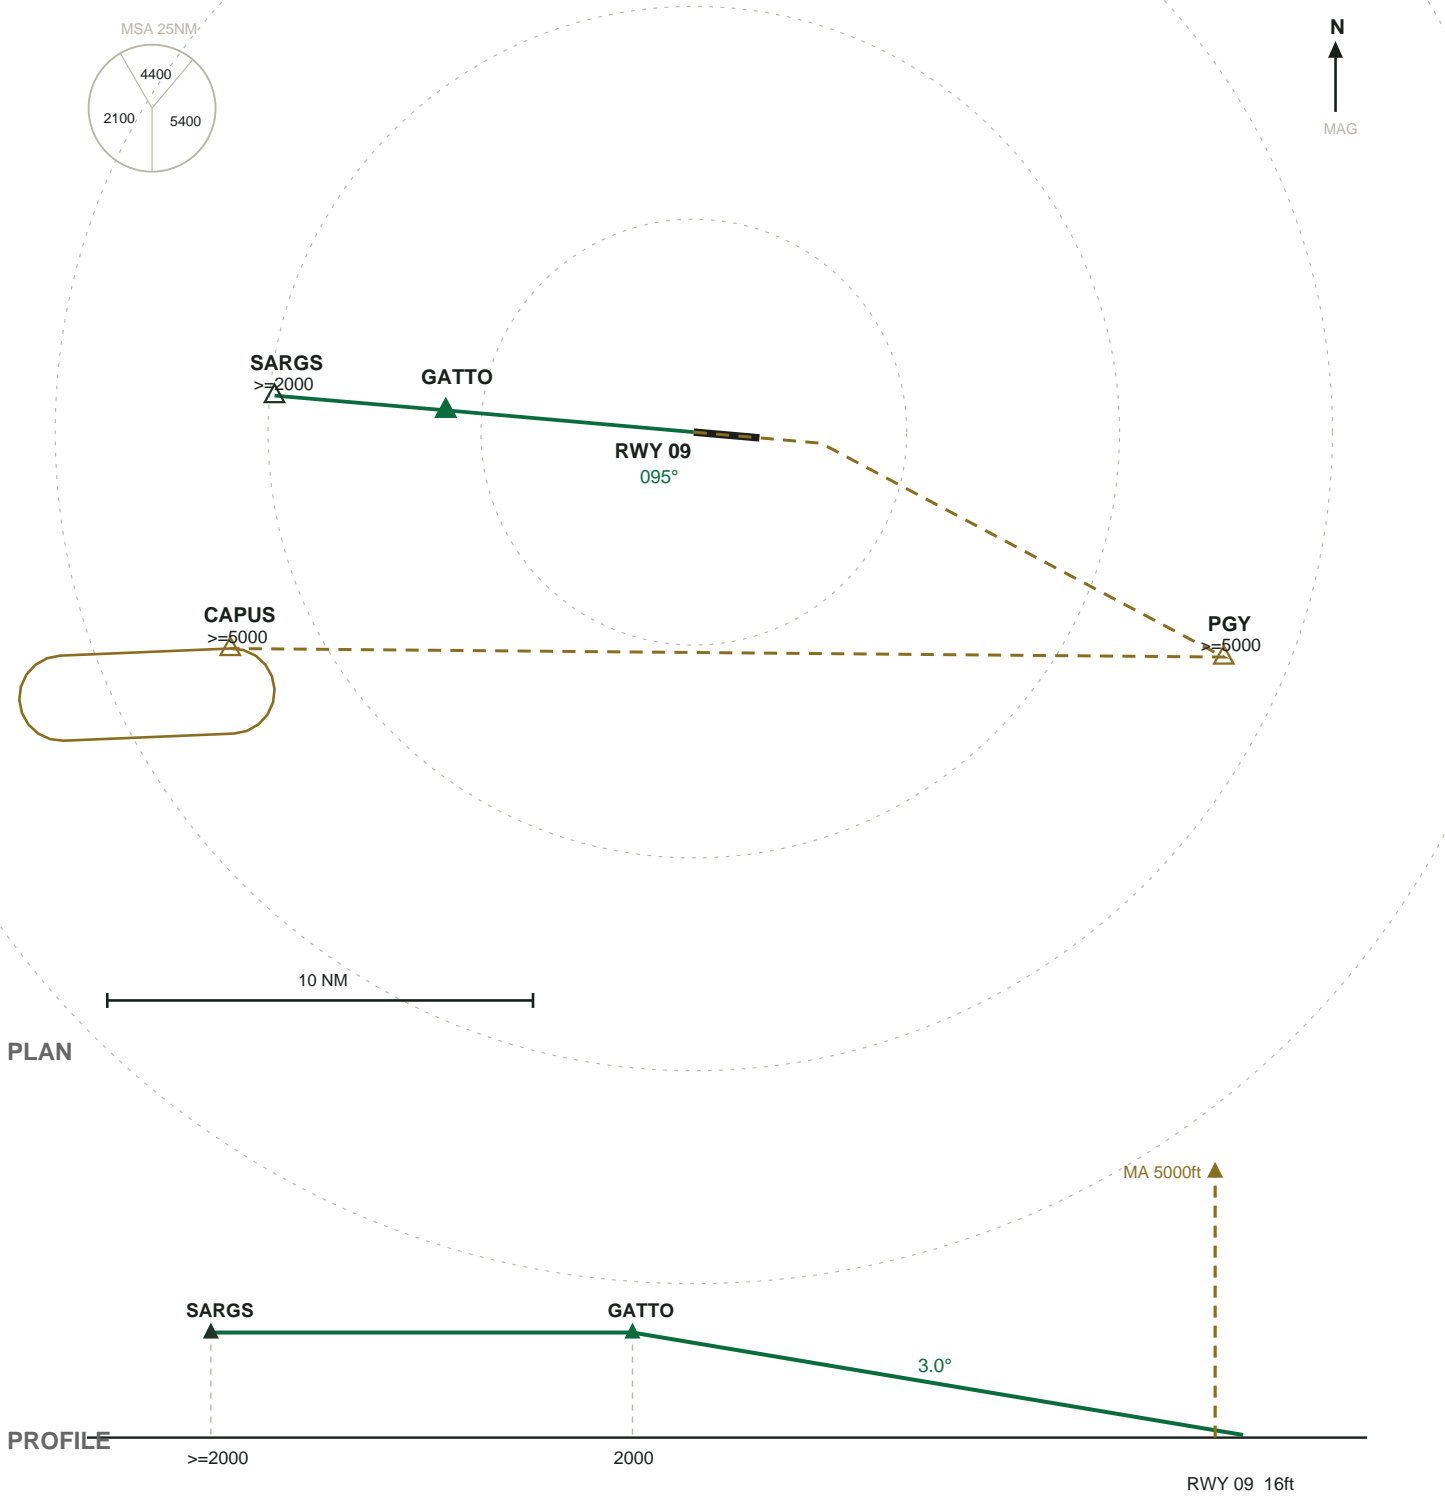

KSAN SAN DIEGO INTL

LOC 09 Â· RWY 09 Â· FAC 095°

ILS ISAN 111.55 Â· AIRAC 2606

MISSED APPROACH: Climb on course 095° then track 120° to PGY, cross at or above 5000 ft then hold at CAPUS, right turns, inbound 088°, at or above 5000