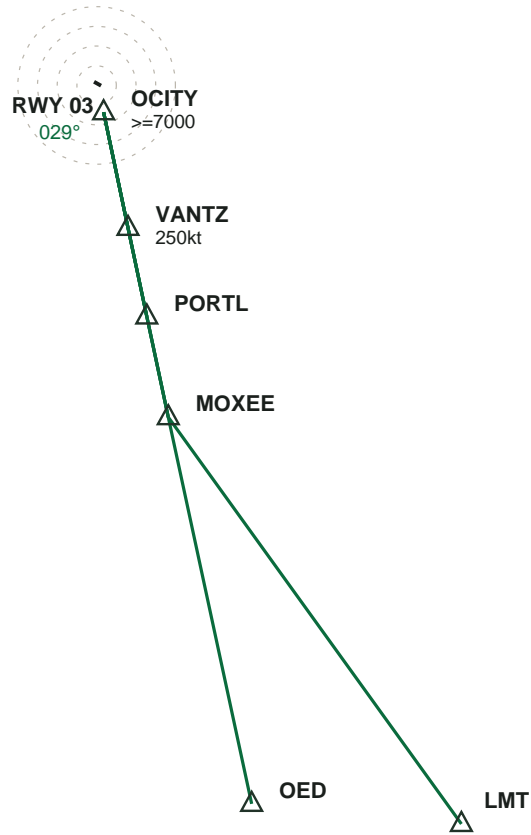

KPDX PORTLAND INTL

OCITY3 ⌘ STAR

Transitions: LMT, MOXEE, OED, PORTL, VANTZ ⌘ AIRAC 2606

PLAN

SEQUENCE & RESTRICTIONS

LMT	VANTZ	250kt
MOXEE	OCITY	≥7000
PORTL	OED	