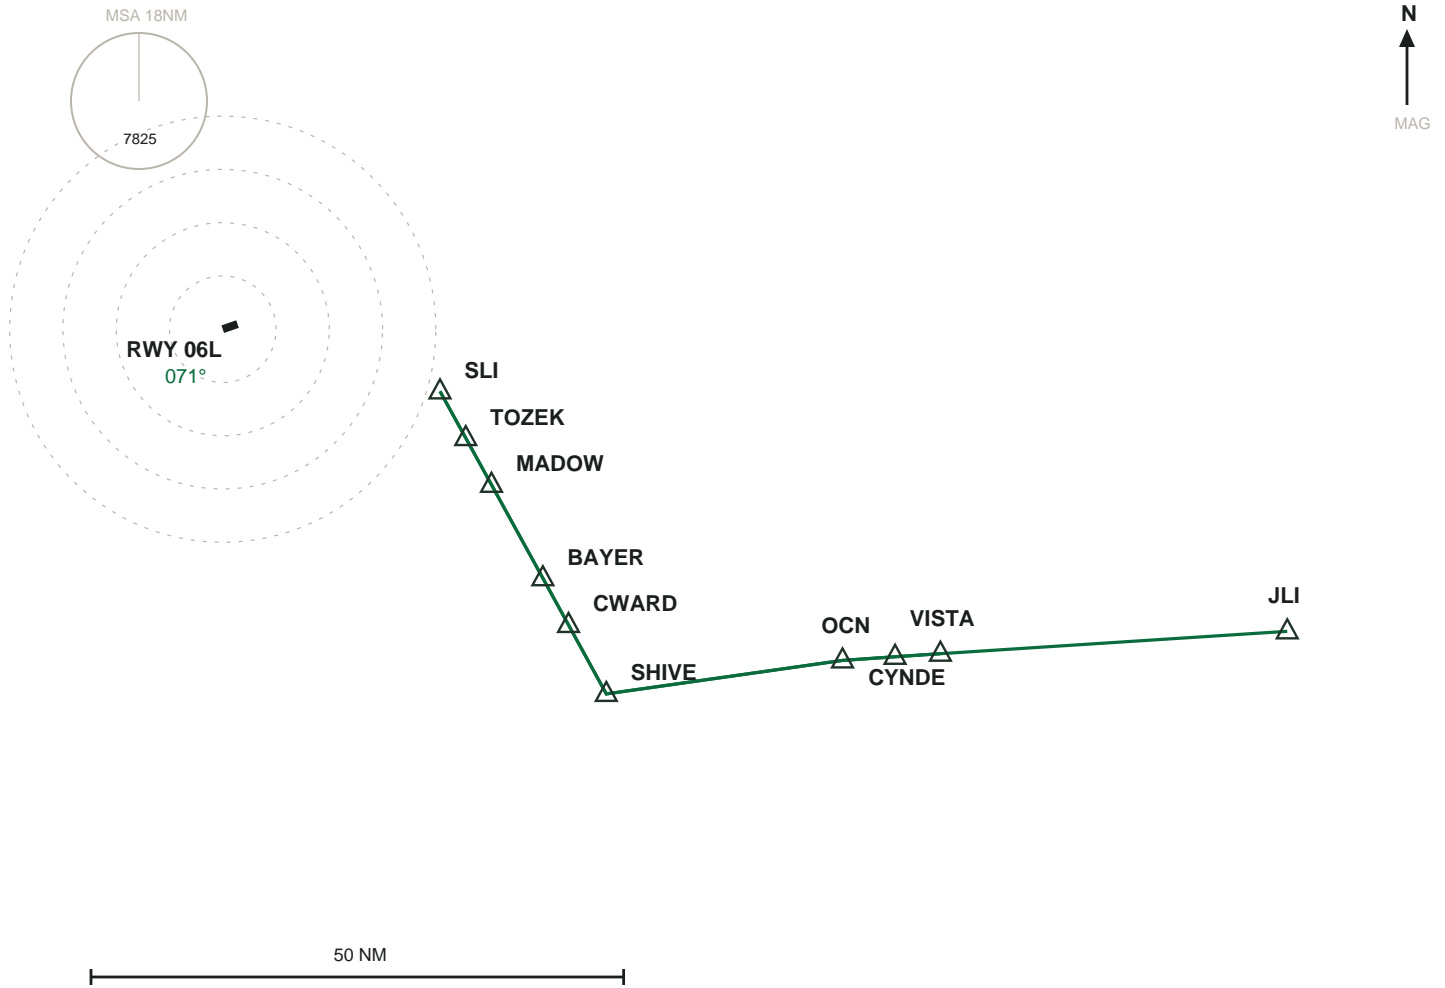

KLAX LOS ANGELES INTL

VISTA3 Â· STAR

Transitions: JLI Â· AIRAC 2606

PLAN

SEQUENCE & RESTRICTIONS

VISTA
CYNDE
OCN
SHIVE
CWARD

BAYER
MADOW
TOZEK
SLI
JLI