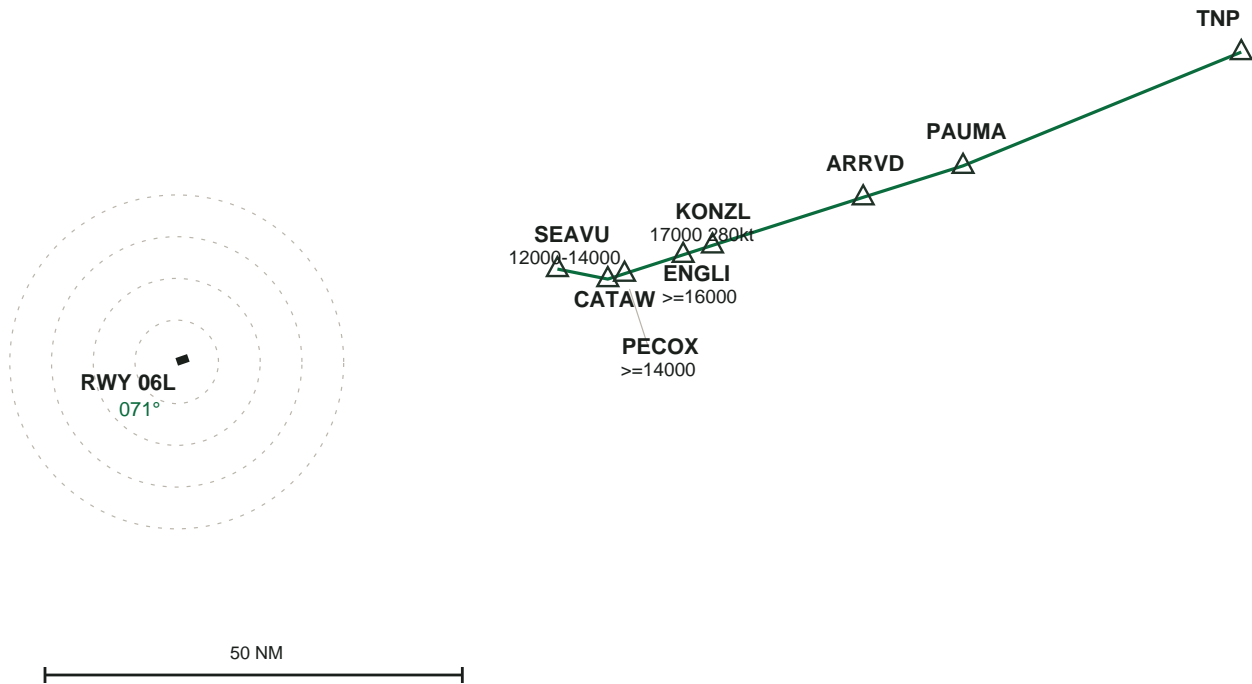

KLAX LOS ANGELES INTL

SEAVU2 ⌘ STAR

Transitions: TNP ⌘ AIRAC 2606

PLAN

SEQUENCE & RESTRICTIONS

SEAVU	12000-14000	KONZL	17000 280kt
TNP		ENGLI	>=16000
PAUMA		PECOX	>=14000
ARRVD		CATAW	