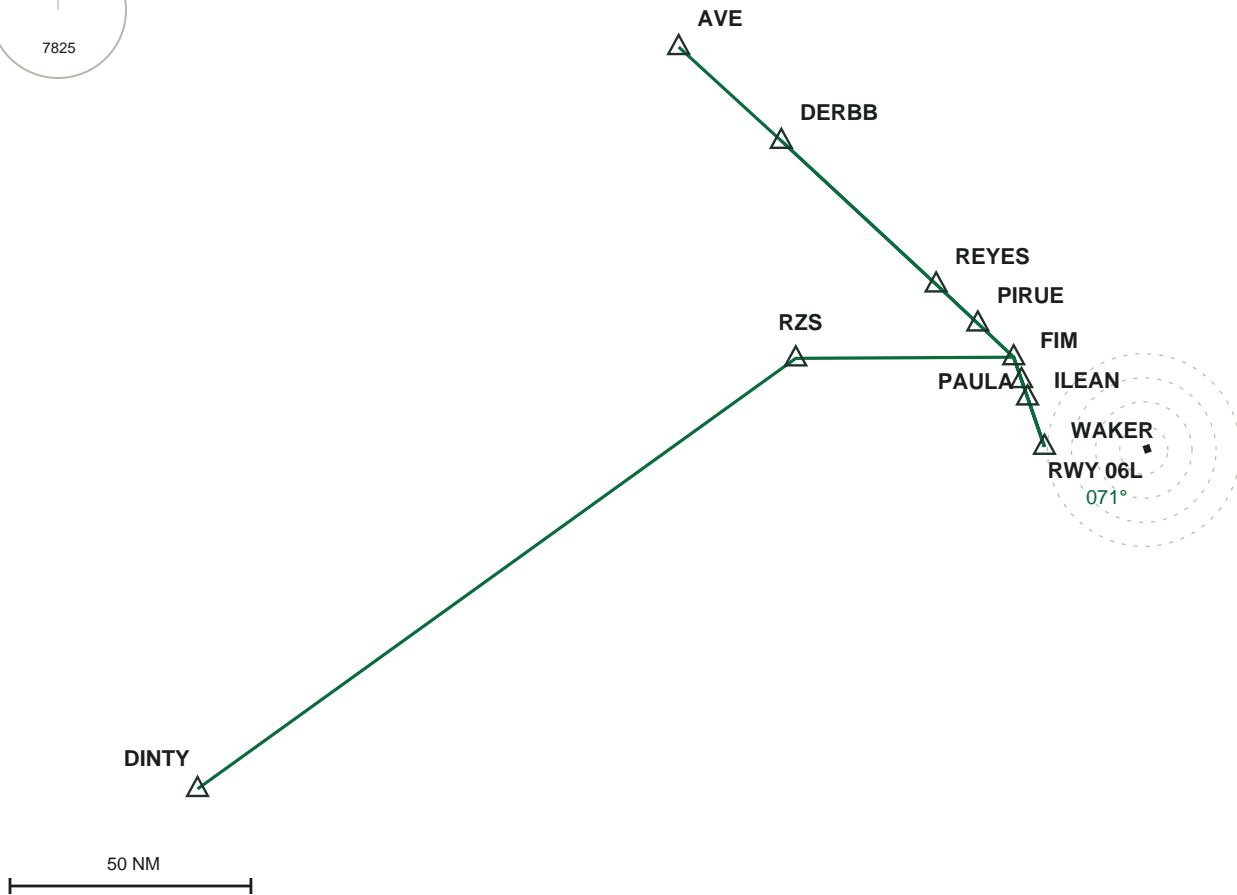

## MOOR4 ⌘ STAR

Transitions: AVE, DERBB, DINTY ⌘ AIRAC 2606

### PLAN

#### SEQUENCE & RESTRICTIONS

FIM  
PAULA  
ILEAN  
WAKER  
AVE

DERBB  
REYES  
PIRUE  
DINTY  
RZS