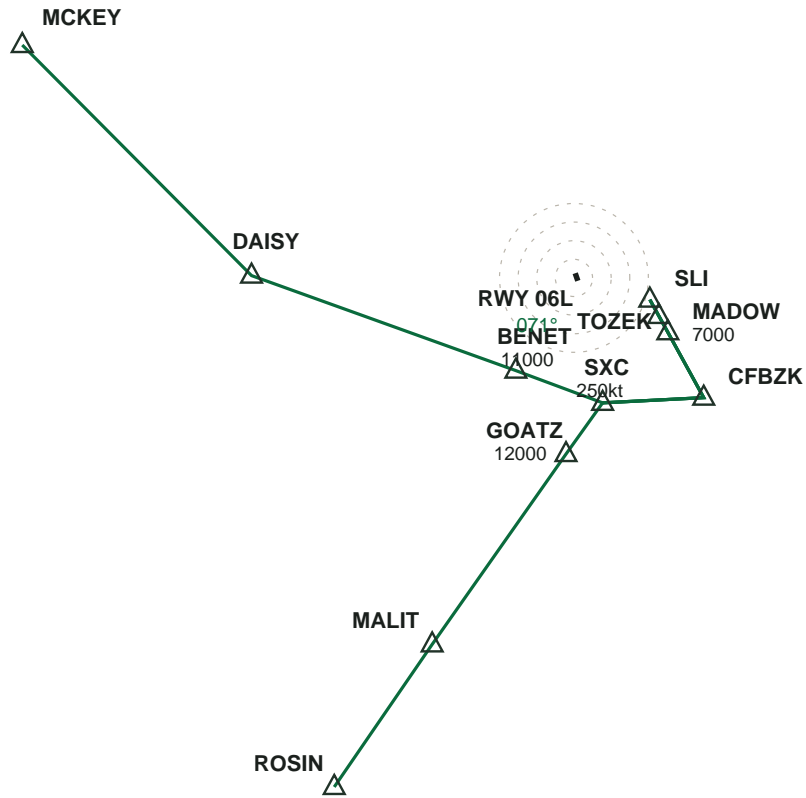

KLAX LOS ANGELES INTL

LEENA8 Â- STAR

Transitions: MCKEY, ROSIN Â- AIRAC 2606

PLAN

SEQUENCE & RESTRICTIONS

SXC	250kt	DAISY	
CFBZK		BENET	11000
MADOW	7000	ROSIN	
TOZEK		MALIT	
SLI		GOATZ	12000
MCKEY			