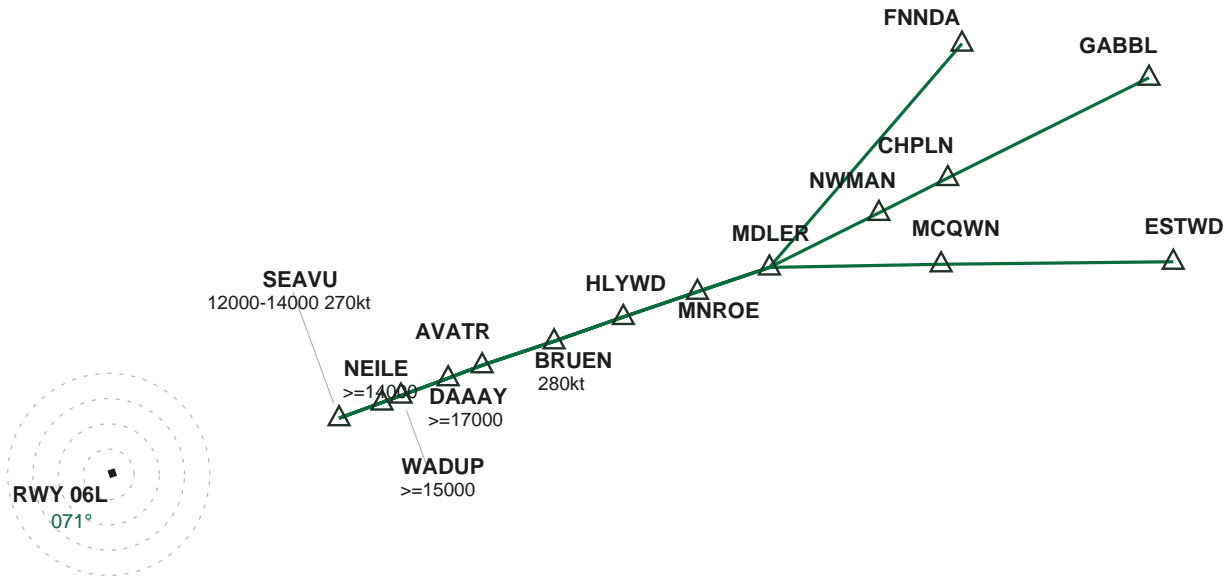

KLAX LOS ANGELES INTL

HLYWD1 ⚓ STAR

Transitions: ESTWD, FNND, GABBL, MDLER ⚓ AIRAC 2606

PLAN

SEQUENCE & RESTRICTIONS

HLYWD		MCQWN
BRUEN	280kt	MDLER
AVATR		MNROE
DAAAAY	>=17000	FNND
WADUP	>=15000	GABBL
NEILE	>=14000	CHPLN
SEAVU	12000-14000 270kt	NWMAN
ESTWD		