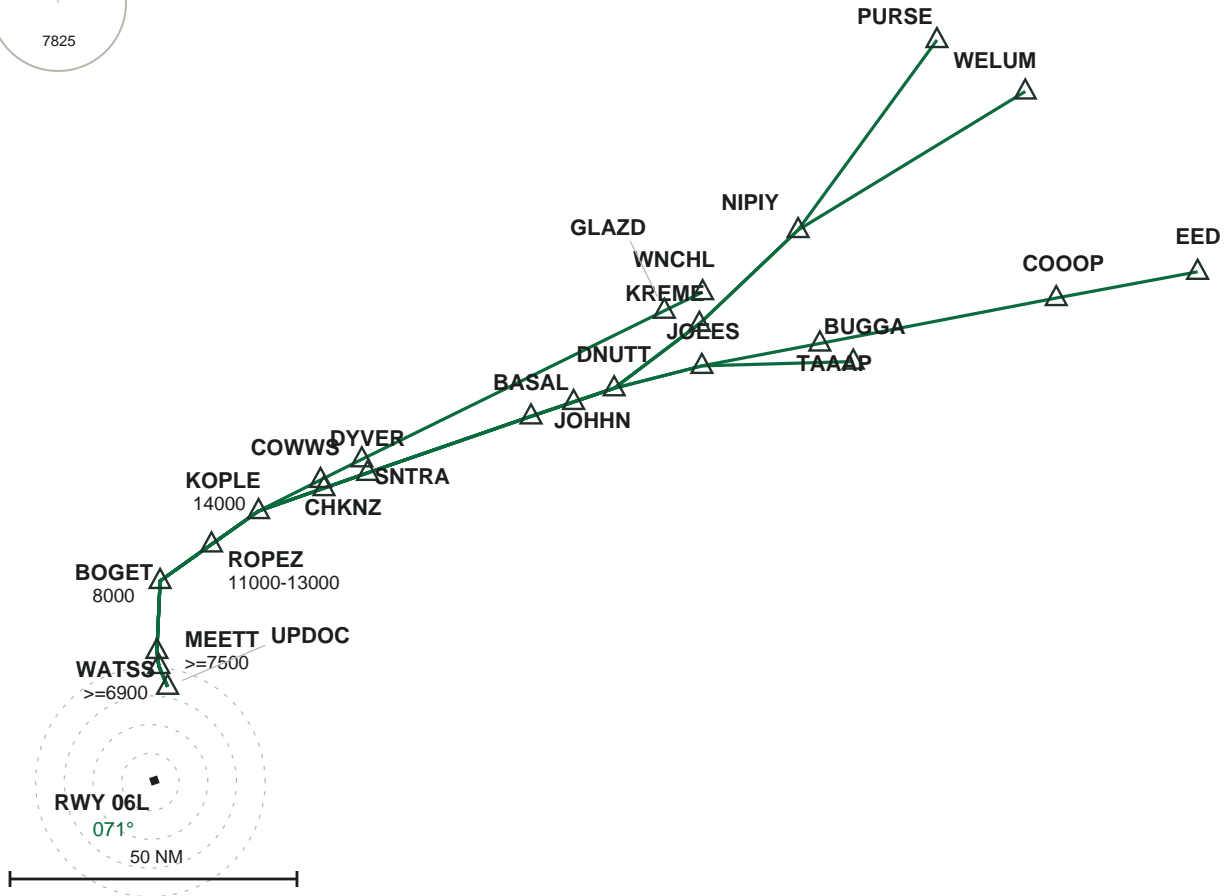

KLAX LOS ANGELES INTL

BOGET2 Â STAR

Transitions: BUGGA, EED, KREME, PURSE, WELUM, WNCHL Â AIRAC 2606

PLAN

SEQUENCE & RESTRICTIONS

BOGET	8000	ROPEZ	11000-13000
MEETT	>=7500	EED	
WATSS	>=6900	COOOP	
UPDOC		TAAAP	
BUGGA		KREME	
JOEES		PURSE	
DNUTT		NIPIY	
JOHNN		WELUM	
BASAL		WNCHL	
DYVER		GLAZD	
CHKNZ		SNTRA	