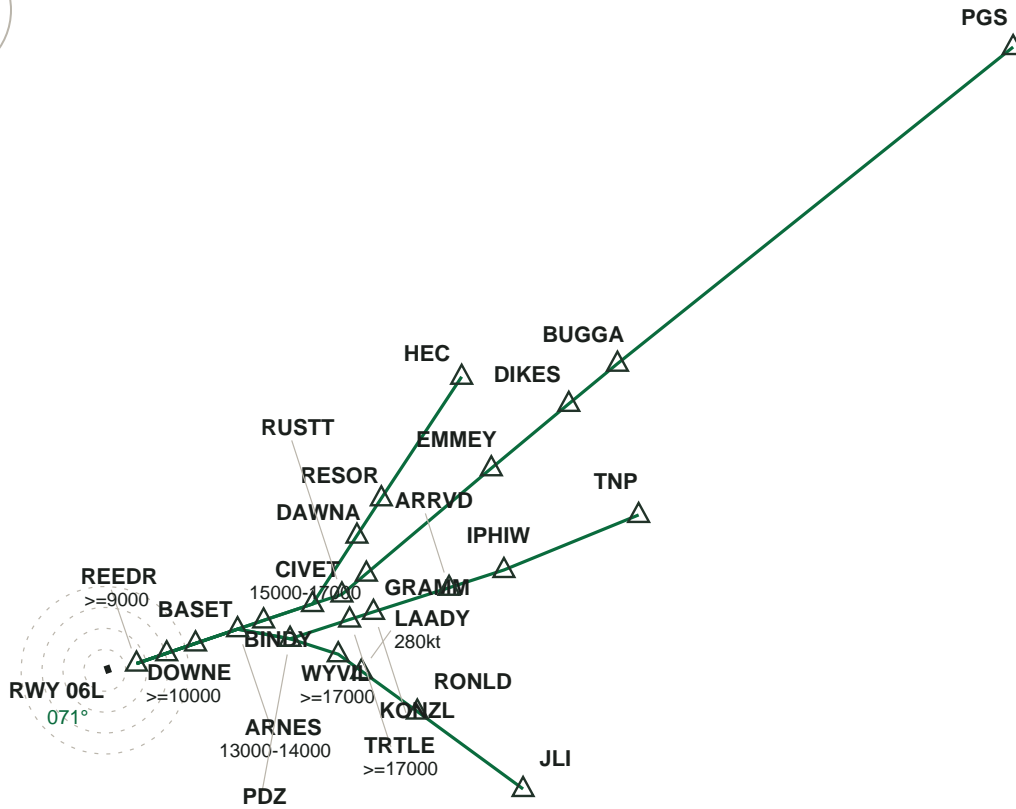

# KLAX LOS ANGELES INTL

## BASET5 ⚓ STAR

Transitions: HEC, JLI, PGS, TNP ⚓ AIRAC 2606

### PLAN