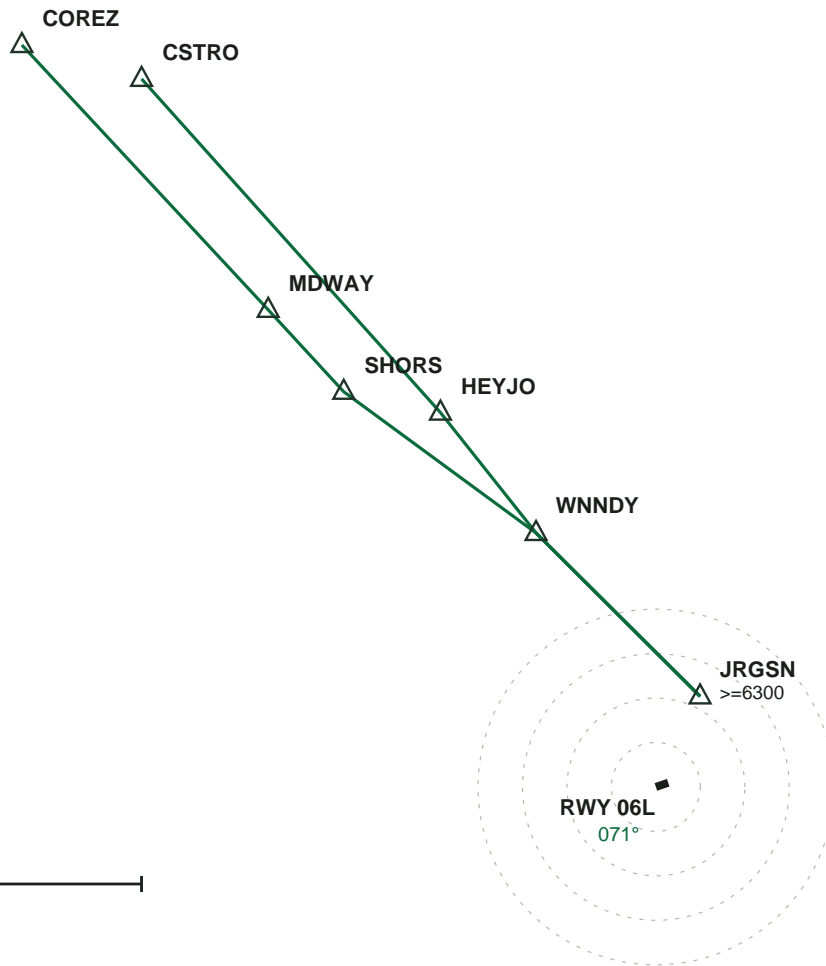

KLAX LOS ANGELES INTL

WNNDY3 \hat{A} SID

Transitions: COREZ, CSTRO \hat{A} AIRAC 2606

PLAN

SEQUENCE & RESTRICTIONS

JRGSN ≥ 6300
WNNDY
SHORS
MDWAY

COREZ
HEYJO
CSTRO