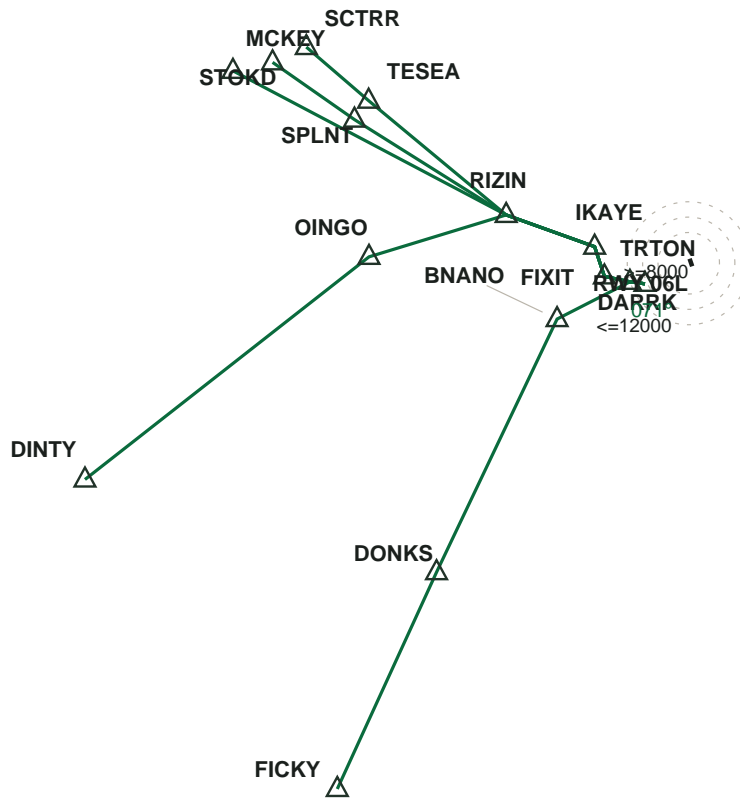

# KLAX LOS ANGELES INTL

## TRTON3 Â· SID

Transitions: DINTY, FICKY, MCKEY, RIZIN, SCTRR, STOKD Â· AIRAC 2606

### PLAN

#### SEQUENCE & RESTRICTIONS

TRTON	$\geq 8000$	DONKS
DARRK	$\leq 12000$	FICKY
FIXIT		MCKEY
IKAYE		TESEA
RIZIN		SCTRR
OINGO		SPLNT
DINTY		STOKD
BNANO		