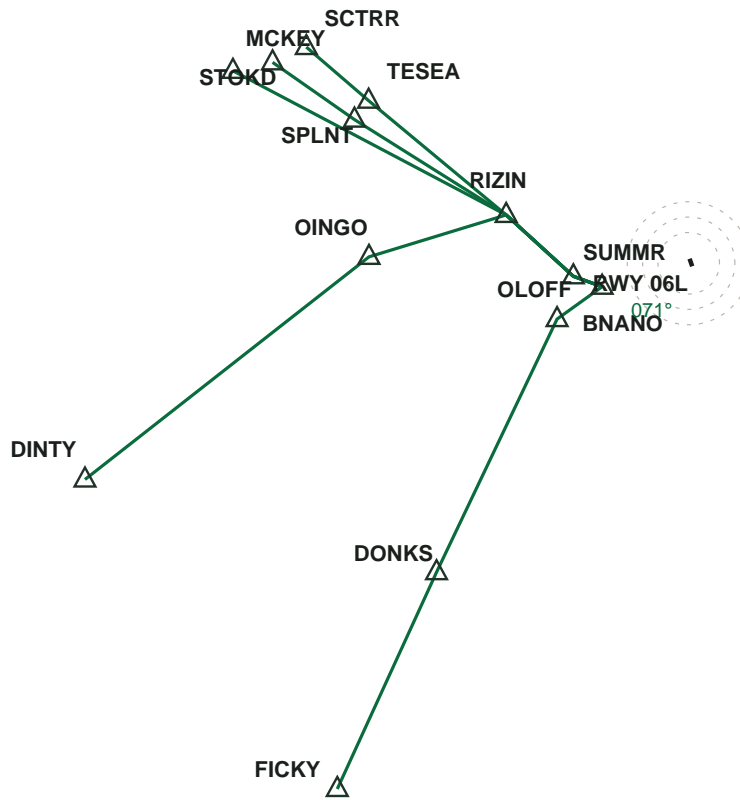

KLAX LOS ANGELES INTL

SUMMR2 Â· SID

Transitions: DINTY, FICKY, MCKEY, RIZIN, SCTRR, STOKD Â· AIRAC 2606

PLAN

SEQUENCE & RESTRICTIONS

SUMMR
OLOFF
RIZIN
OINGO
DINTY
BNANO
DONKS

FICKY
MCKEY
TESEA
SCTRR
SPLNT
STOKD