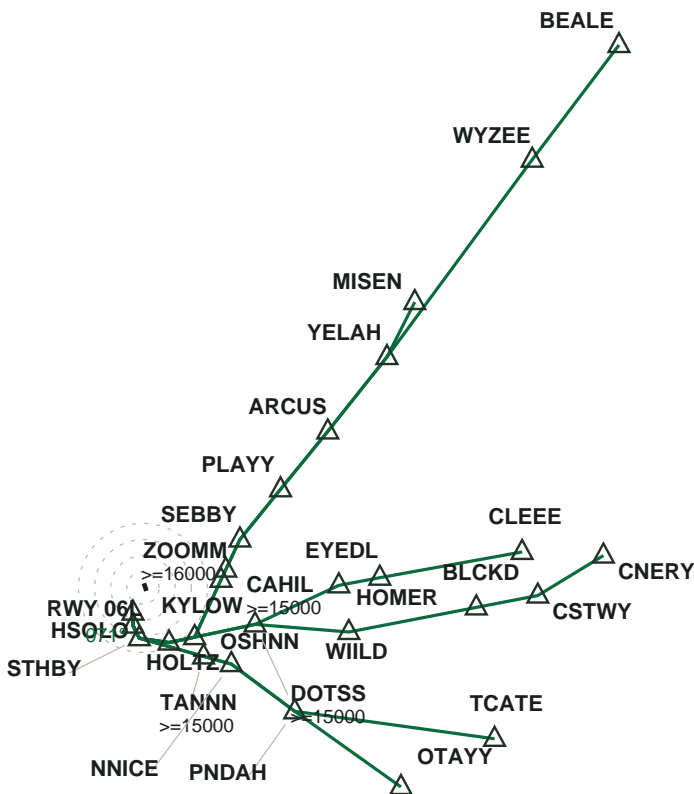

KLAX LOS ANGELES INTL

STHBY1 \hat{A} SID

Transitions: BEALE, CLEEE, CNERY, MISEN, OTAYY, TCATE \hat{A} AIRAC 2606

PLAN

SEQUENCE & RESTRICTIONS

KYLOW		EYEDL	
HSOLO		HOMER	
STHBY		CLEEE	
HOLTZ		WILD	
OSHNN		BLCKD	
CAHIL	>=15000	CSTWY	
ZOOMM	>=16000	CNERY	
SEBBY		MISEN	
PLAYY		TANNN	>=15000
ARCUS		NNICE	
YELAH		PNDAAH	