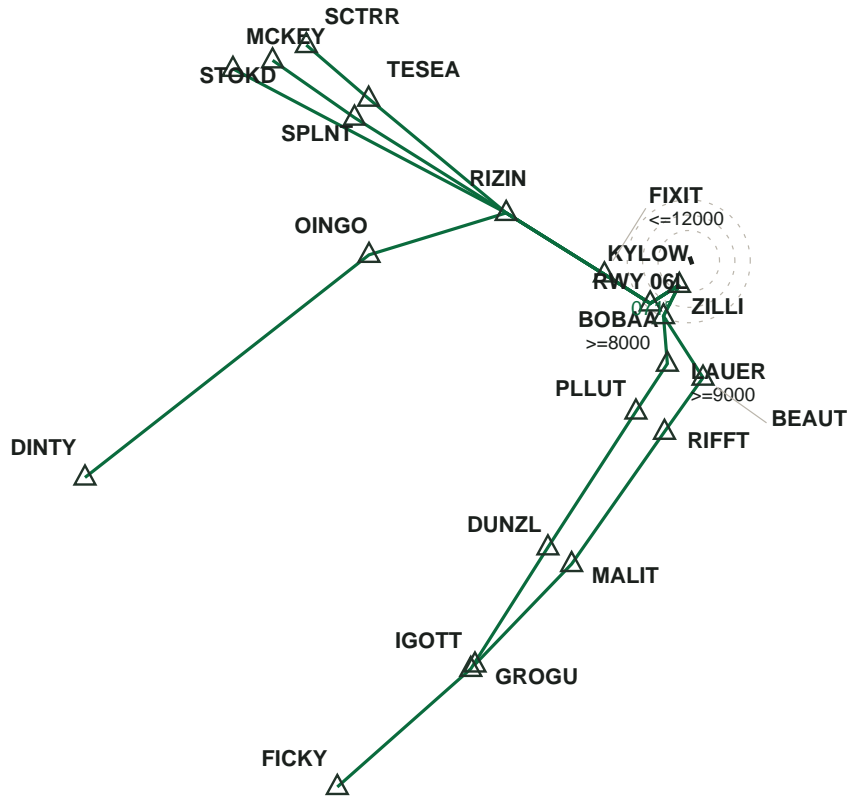

KLAX LOS ANGELES INTL

KYLOW1 \hat{A} SID

Transitions: DINTY, FICKY, GROGU, MCKEY, RIZIN, SCTRR, STOKD \hat{A} AIRAC 2606

PLAN

SEQUENCE & RESTRICTIONS

KYLOW		FICKY
BOBAA	≥ 8000	BEAUT
FIXIT	≤ 12000	RIFFT
RIZIN		MALIT
OINGO		GROGU
DINTY		MCKEY
ZILLI		TESEA
LAUER	≥ 9000	SCTRR
PLLUT		SPLNT
DUNZL		STOKD
IGOTT		