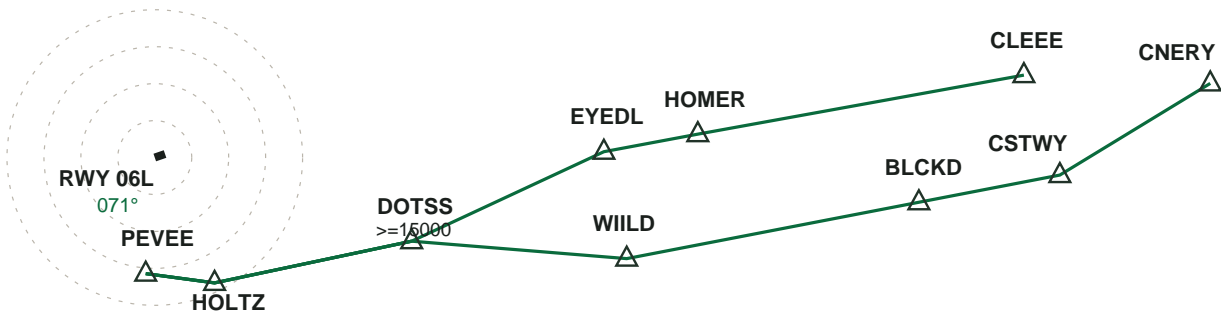

## DOTSS2 $\hat{A}$ SID

Transitions: CLEEE, CNERY  $\hat{A}$  AIRAC 2606

### PLAN

#### SEQUENCE & RESTRICTIONS

PEVEE		CLEEE
HOLTZ		WILD
DOTSS	>=15000	BLCKD
EYEDL		CSTWY
HOMER		CNERY