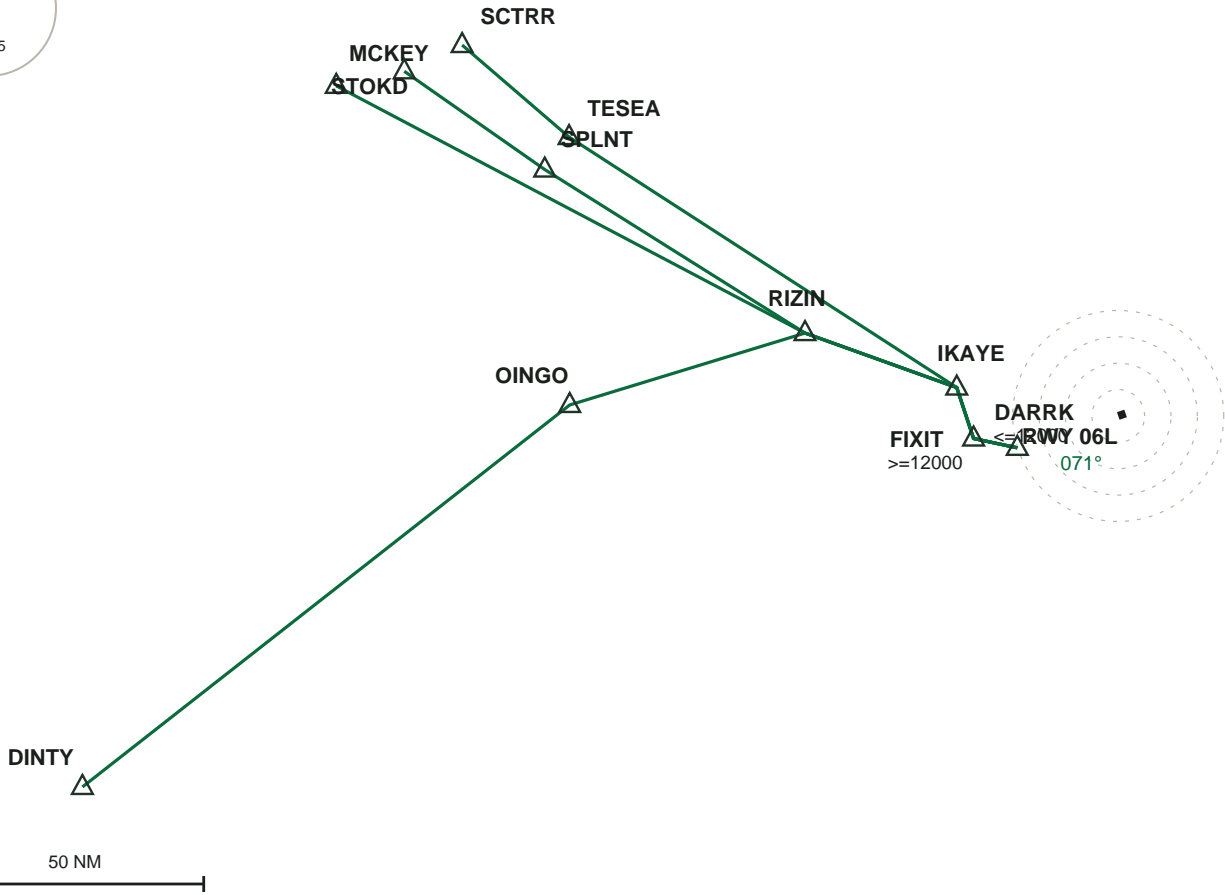

KLAX LOS ANGELES INTL

DARRK3 \hat{A} SID

Transitions: DINTY, MCKEY, RIZIN, SCTRR, STOKD \hat{A} AIRAC 2606

PLAN

SEQUENCE & RESTRICTIONS

DARRK	≤ 12000	MCKEY
FIXIT	≥ 12000	TESEA
IKAYE		SCTRR
RIZIN		SPLNT
OINGO		STOKD
DINTY		