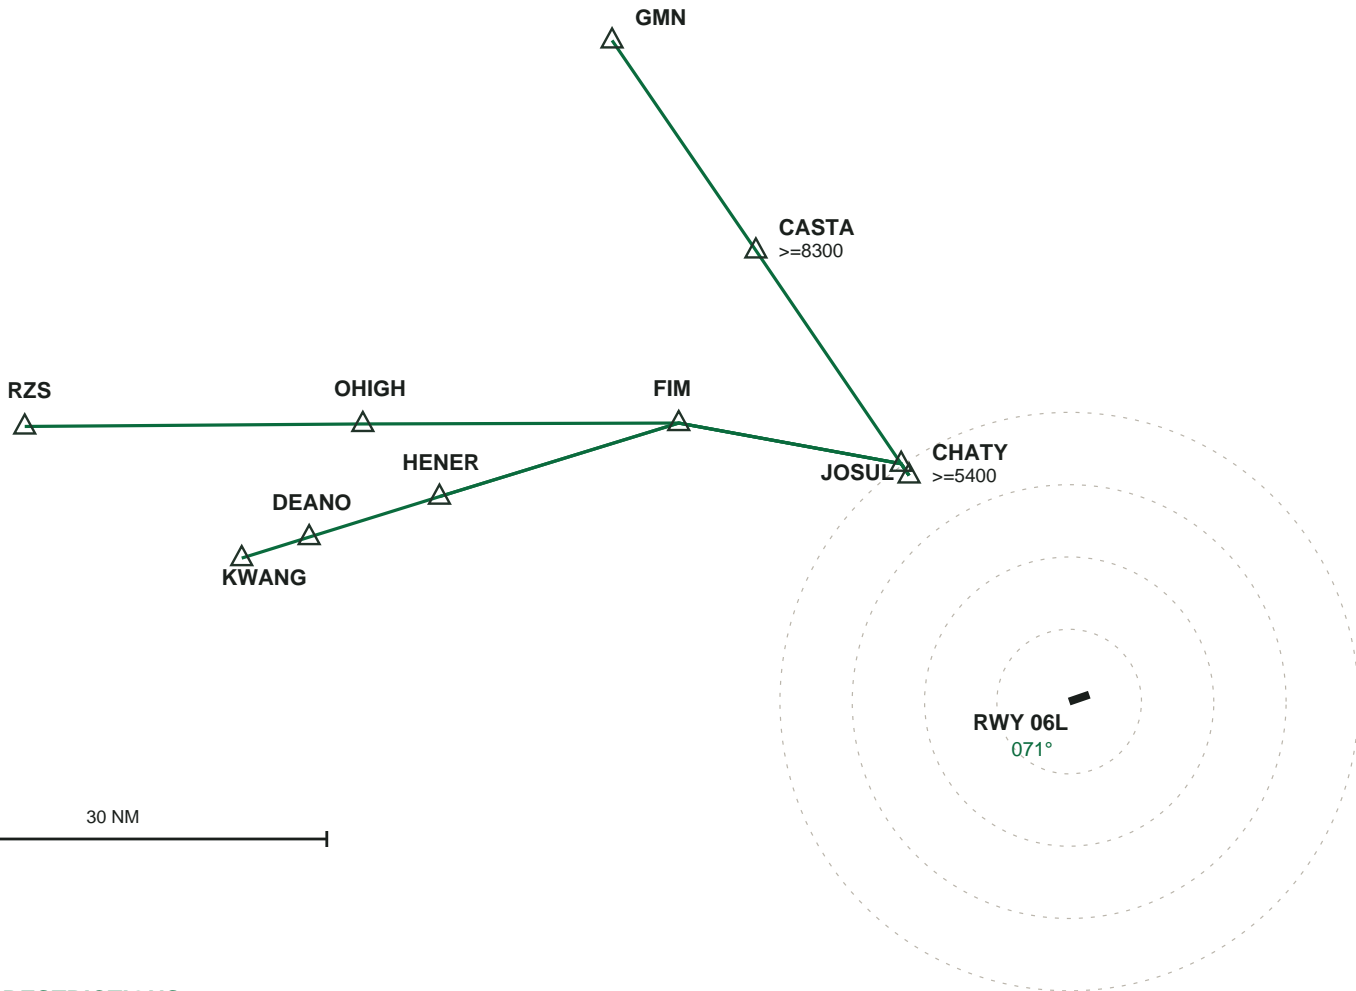

KLAX LOS ANGELES INTL

CHATY5 Â- SID

Transitions: GMN, HENER, KWANG, RZS Â- AIRAC 2606

PLAN

SEQUENCE & RESTRICTIONS

CHATY	≥ 5400
JOSUL	
CASTA	≥ 8300
GMN	
FIM	

HENER
DEANO
KWANG
OHIGH
RZS