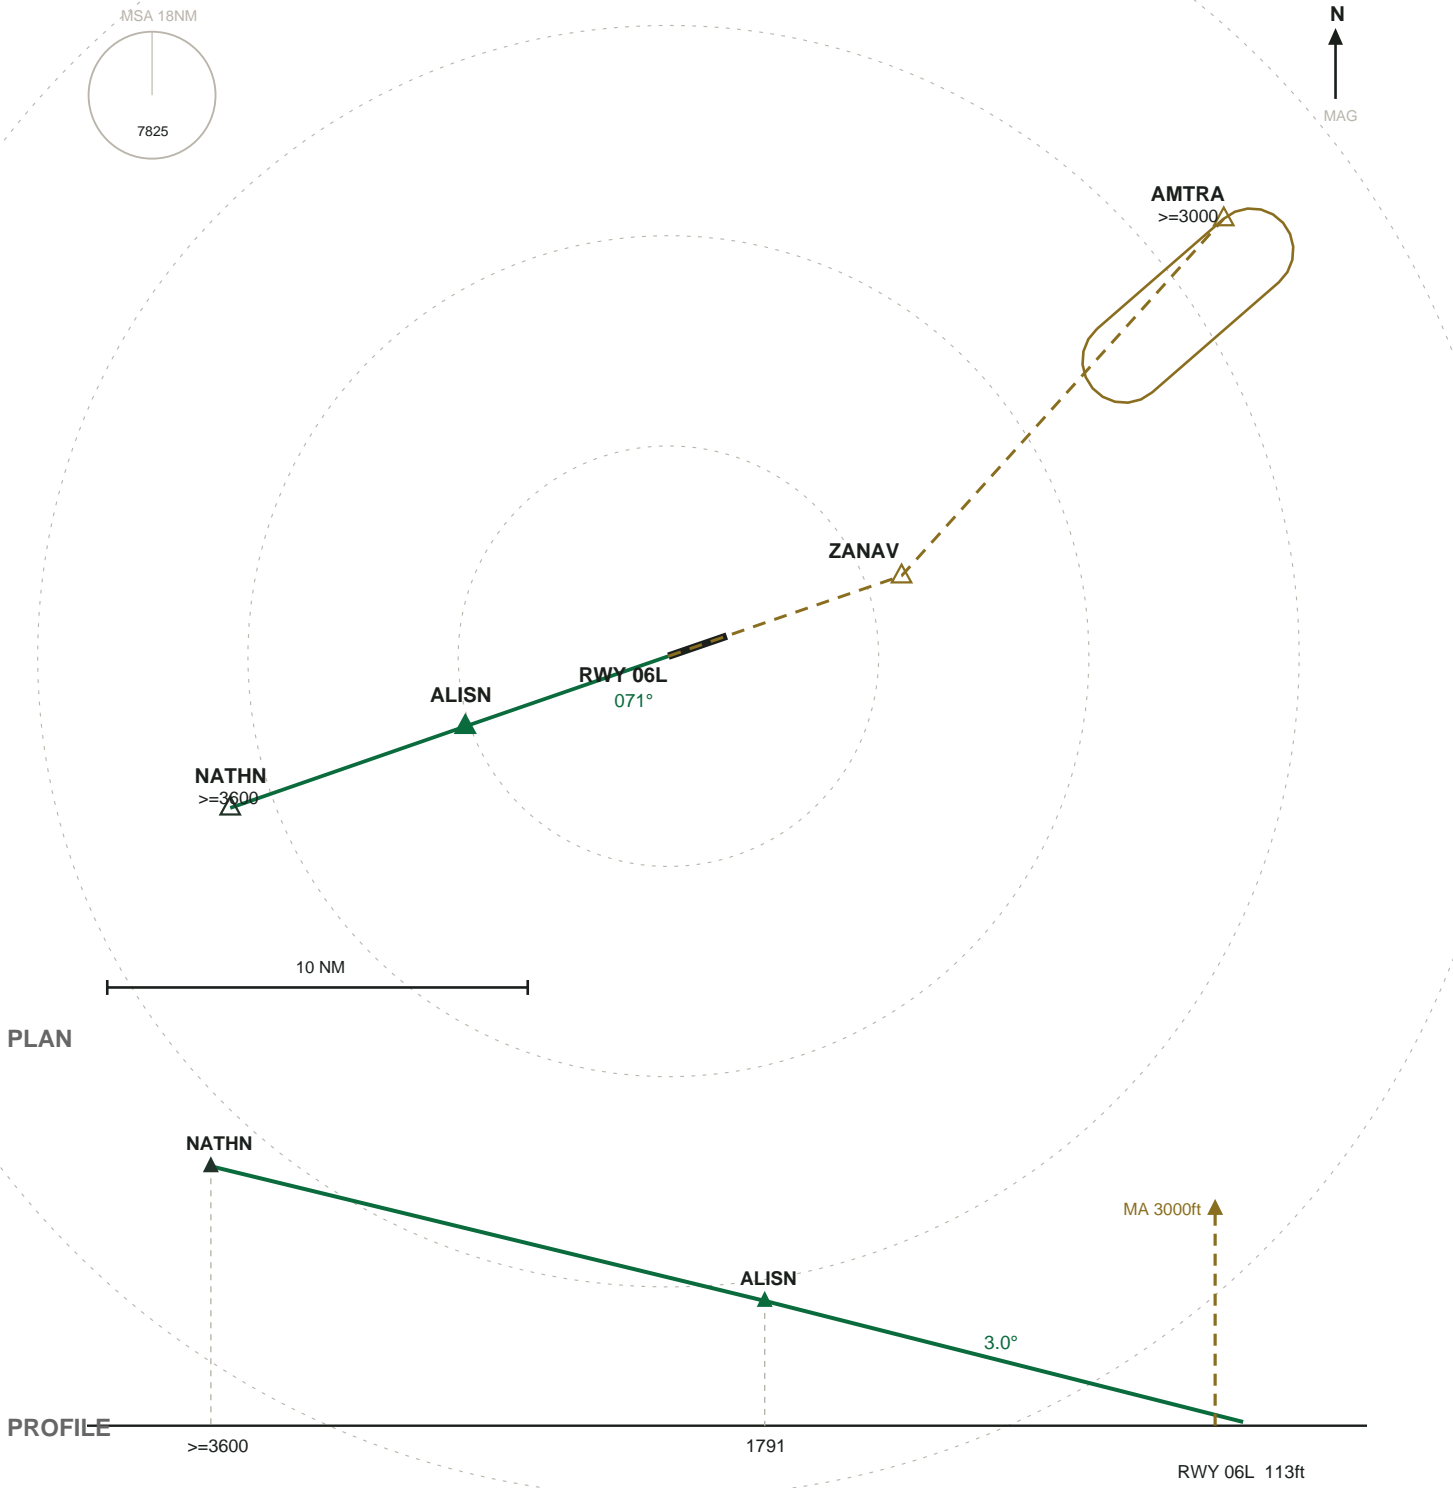

KLAX LOS ANGELES INTL

RNP 06L \hat{A} RWY 06L \hat{A} FAC 071°

AIRAC 2606

MISSED APPROACH: Climb on heading 071° at or above 369 ft then direct ZANAV then hold at AMTRA, right turns, inbound 049°, at or above 3000 ft.