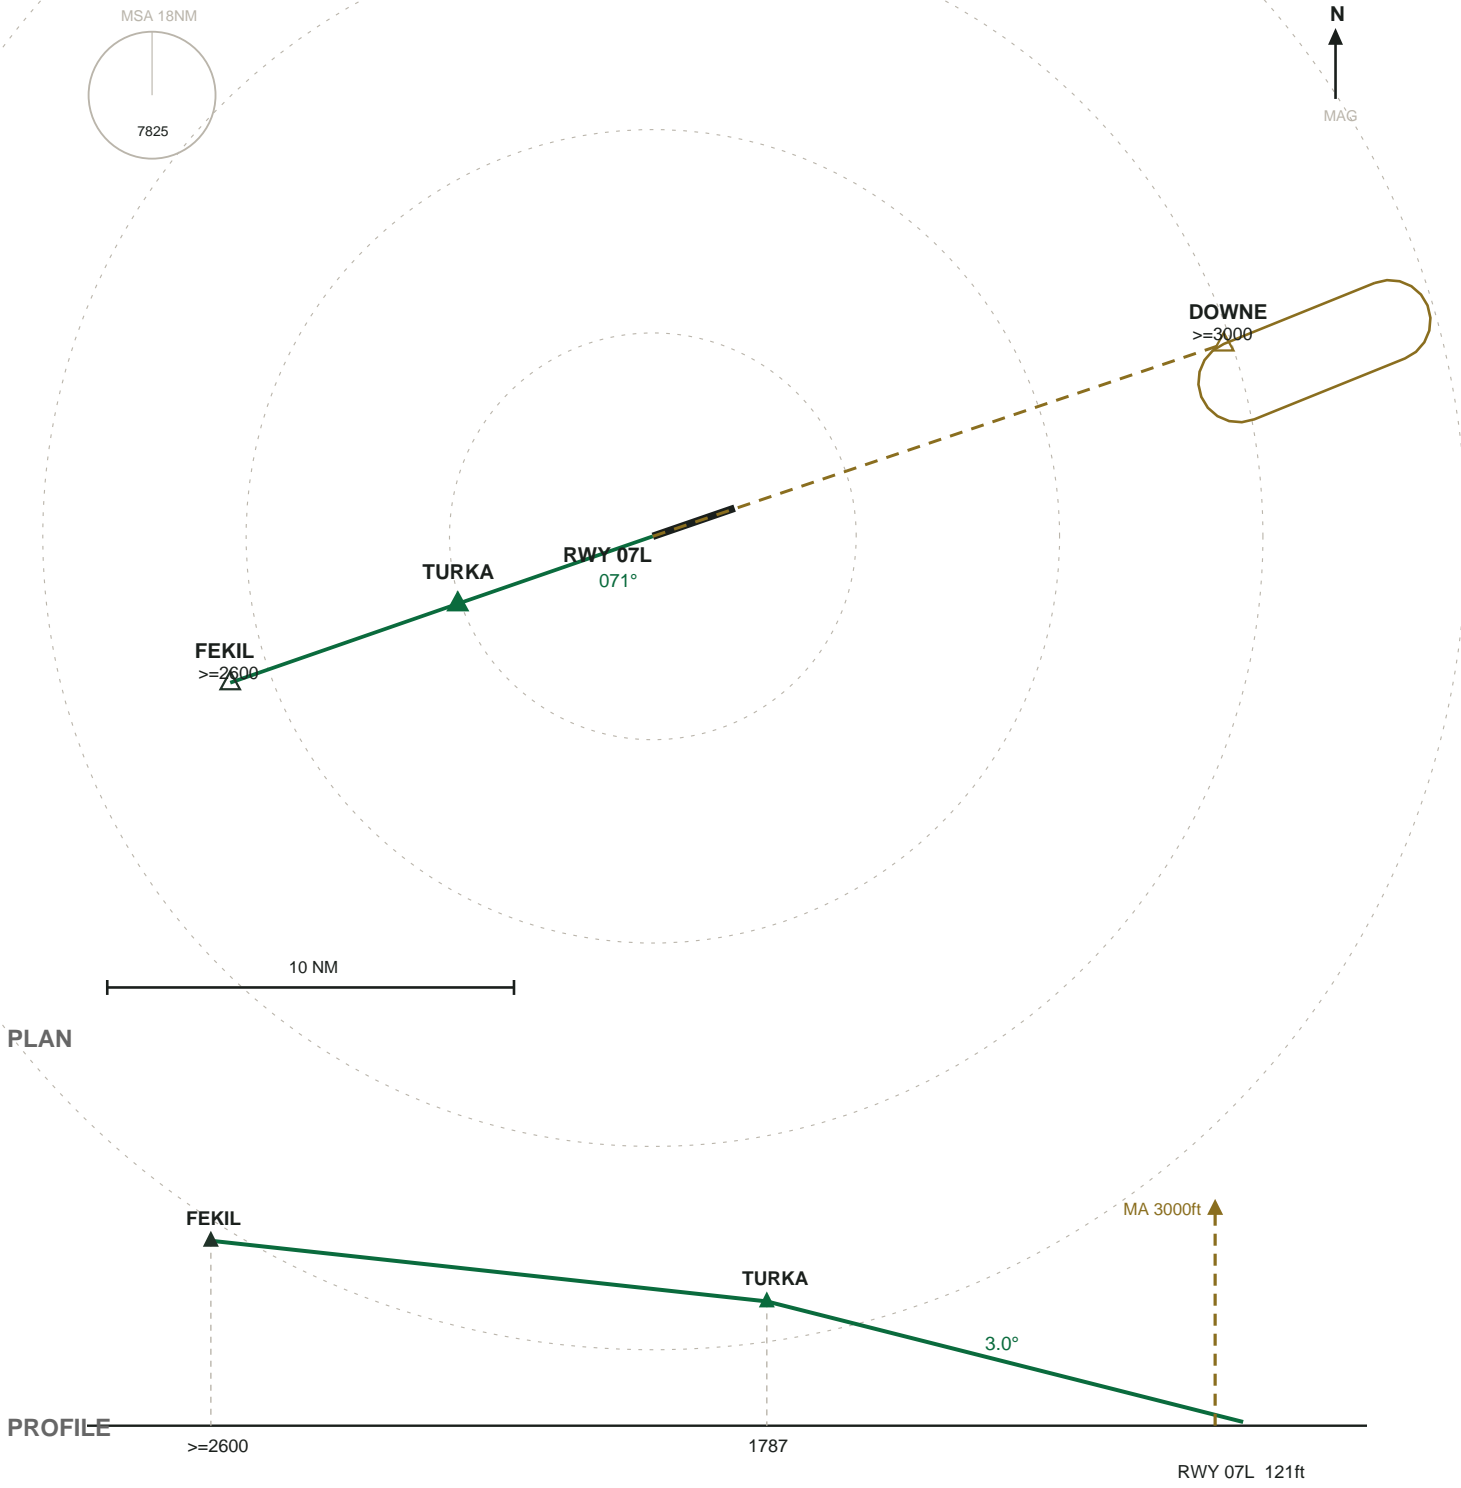

KLAX LOS ANGELES INTL

LOC 07L Â· RWY 07L Â· FAC 071°

ILS IIAS Â· AIRAC 2606

MISSED APPROACH: Hold at DOWNE, left turns, inbound 248°, at or above 3000 ft.