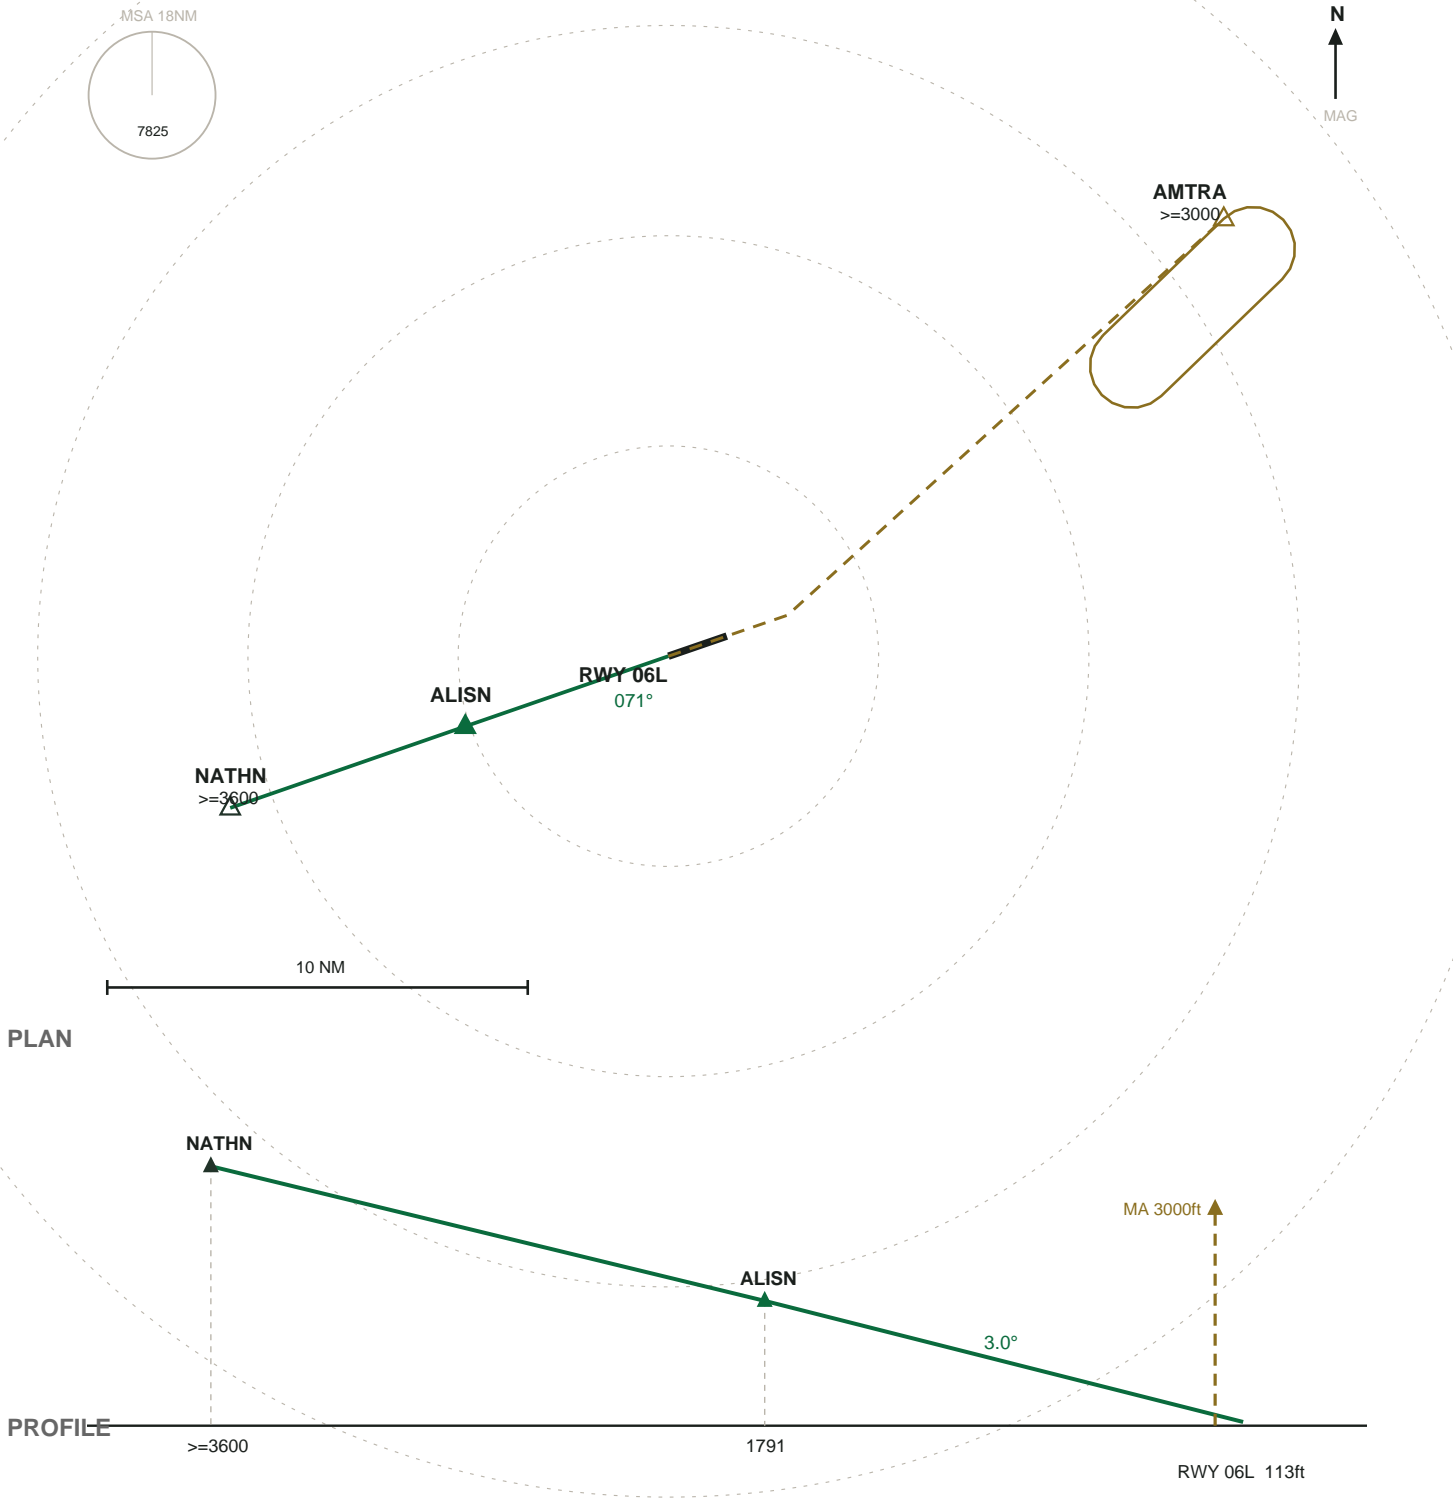

# KLAX LOS ANGELES INTL

LOC 06L Â· RWY 06L Â· FAC 071°

ILS IUWU Â· AIRAC 2606

**MISSED APPROACH:** Climb on heading 071° at or above 600 ft then hold at AMTRA, right turns, inbound 046°, at or above 3000 ft.