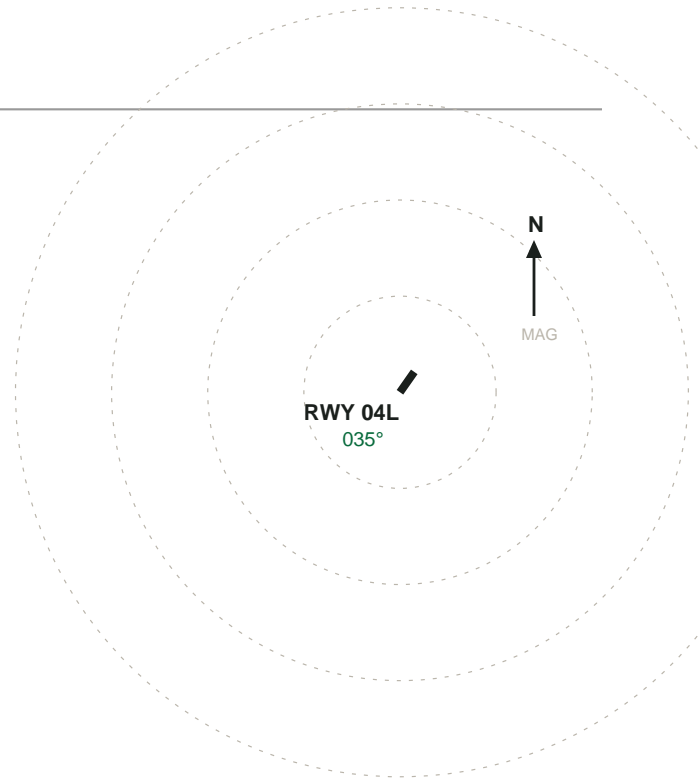

KBOS GENERAL EDWARD LAWRENCE LOGAN

WOONS2 ⚓ STAR

AIRAC 2606

PLAN

SEQUENCE & RESTRICTIONS

ORW
JEWIT
FOSTY

HEFTY
WOONS