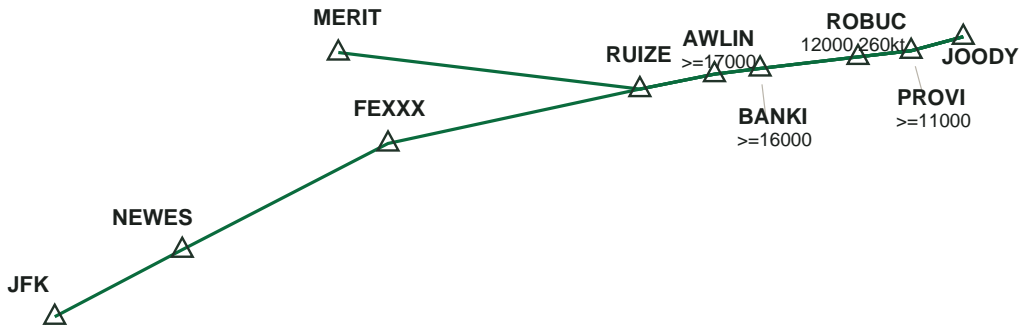

KBOS GENERAL EDWARD LAWRENCE LOGAN

ROBUC3 ⚓ STAR

Transitions: JFK, MERIT, RUIZE ⚓ AIRAC 2606

PLAN

SEQUENCE & RESTRICTIONS

ROBUC	12000 260kt	FEXXX	
PROVI	≥ 11000	RUIZE	
JOODY		AWLIN	≥ 17000
JFK		BANKI	≥ 16000
NEWES		MERIT	