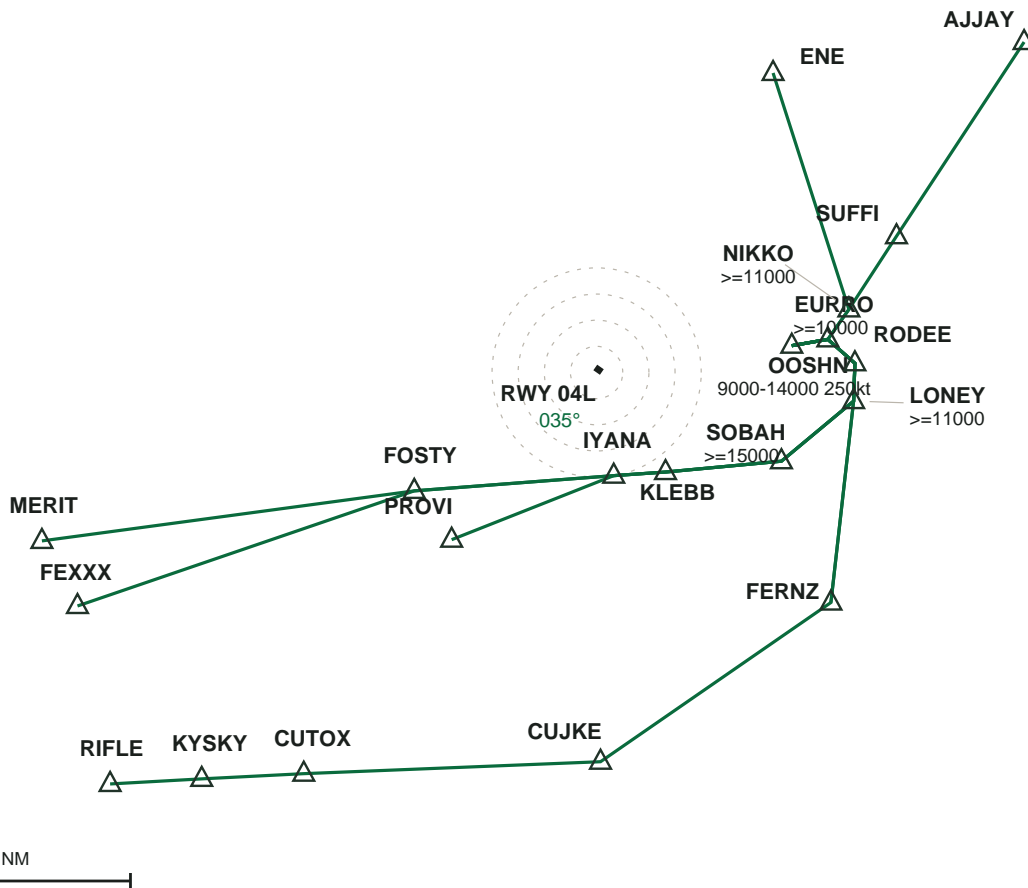

KBOS GENERAL EDWARD LAWRENCE LOGAN

OOSHN5 \hat{A} STAR

Transitions: AJJAY, ENE, FERNZ, FEXXX, MERIT, PROVI, RIFLE \hat{A} AIRAC 2606

PLAN

SEQUENCE & RESTRICTIONS

EURRO	≥ 10000	FOSTY	
OOSHN	9000-14000 250kt	IYANA	
AJJAY		KLEBB	
SUFFI		SOBAH	≥ 15000
NIKKO	≥ 11000	MERIT	
ENE		PROVI	
FERNZ		RIFLE	
LONEY	≥ 11000	KYSKY	
RODEE		CUTOX	
FEXXX		CUJKE	