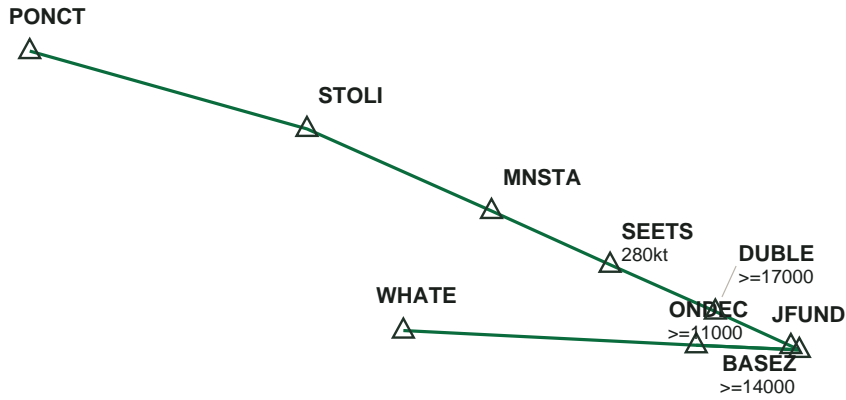

KBOS GENERAL EDWARD LAWRENCE LOGAN

JFUND2 \hat{A} STAR

Transitions: ONDEC, PONCT, WHATE \hat{A} AIRAC 2606

PLAN

SEQUENCE & RESTRICTIONS

ONDEC	≥ 11000	SEETS	280kt
JFUND		DUBLE	≥ 17000
PONCT		BASEZ	≥ 14000
STOLI		WHATE	
MNSTA			