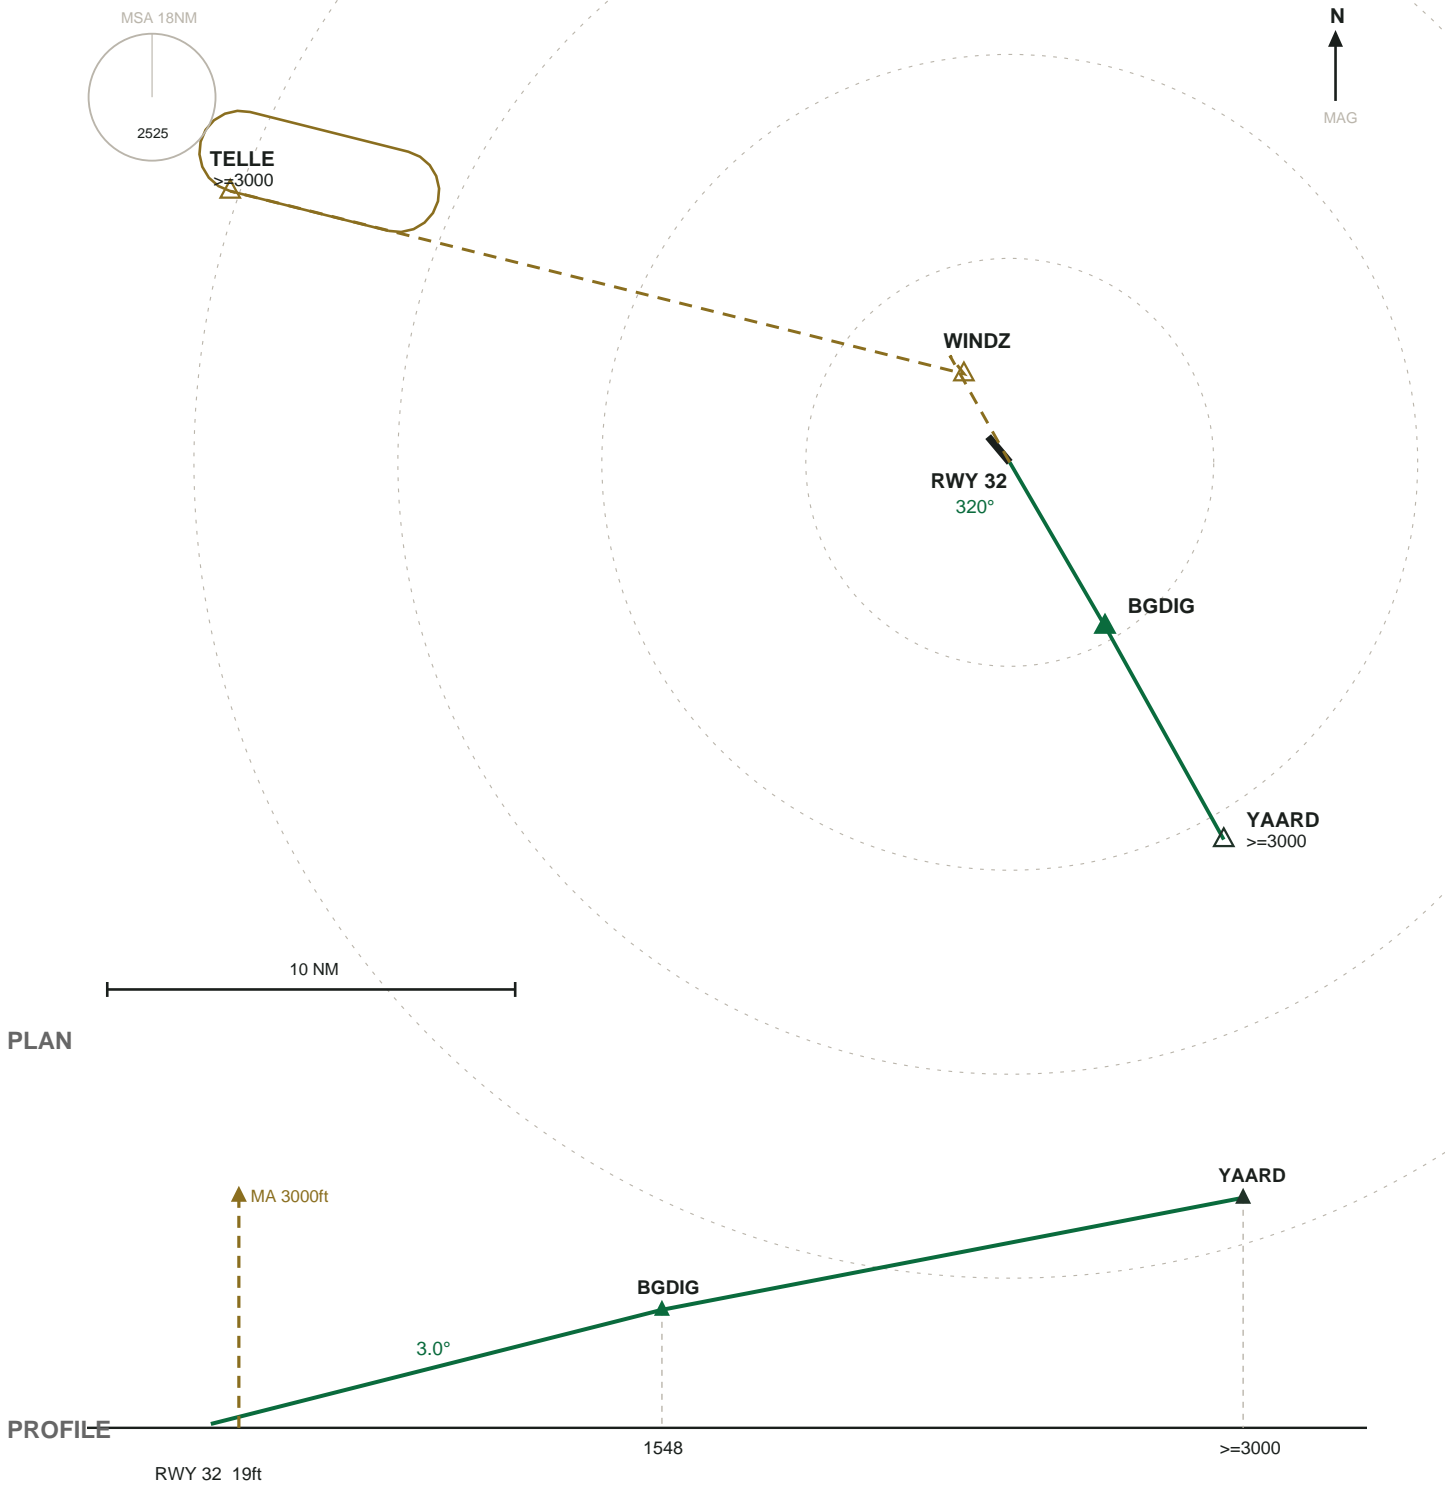

KBOS GENERAL EDWARD LAWRENCE LOGAN

RNP 32 \hat{A} RWY 32 \hat{A} FAC 320°

AIRAC 2606

MISSED APPROACH: Climb on heading 331° at or above 419 ft then direct WINDZ then hold at TELLE, right turns, inbound 284°, at or above 3000 ft.