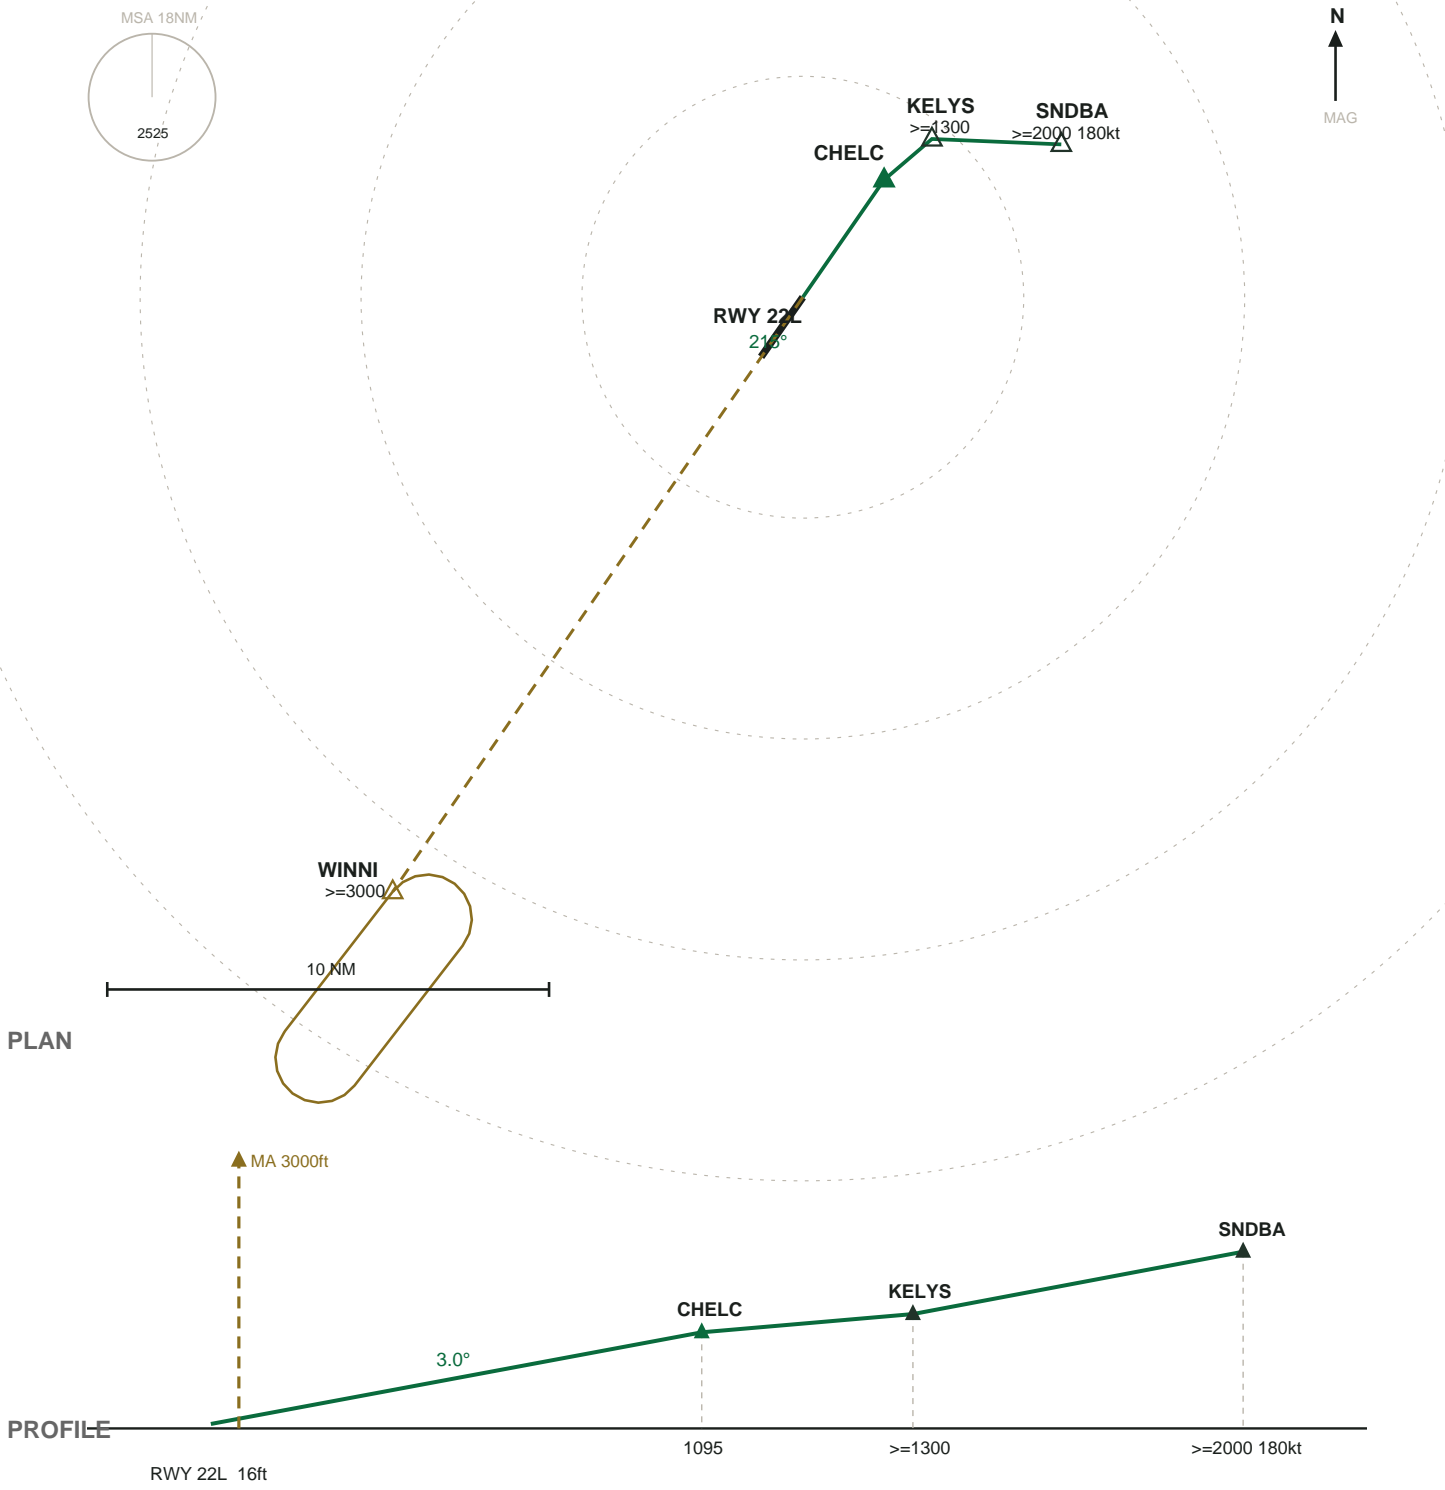

KBOS GENERAL EDWARD LAWRENCE LOGAN

RNP 22L ⌘ RWY 22L ⌘ FAC 215°

AIRAC 2606

MISSED APPROACH: Climb on heading 215° at or above 216 ft then hold at WINNI, right turns, inbound 038°, at or above 3000 ft.