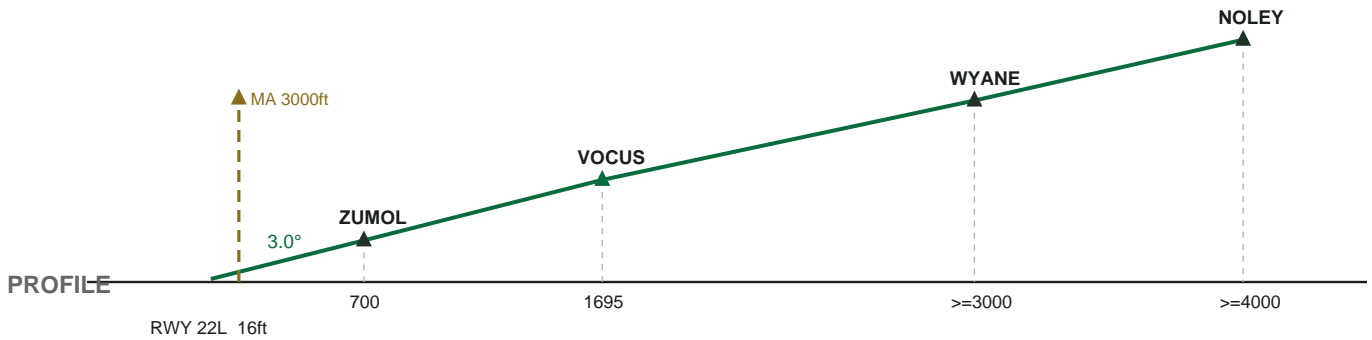

KBOS GENERAL EDWARD LAWRENCE LOGAN

RNP 22L \hat{A} RWY 22L \hat{A} FAC 215°

AIRAC 2606

MISSED APPROACH: Climb on heading 215° at or above 216 ft then hold at WINNI, right turns, inbound 038°, at or above 3000 ft.