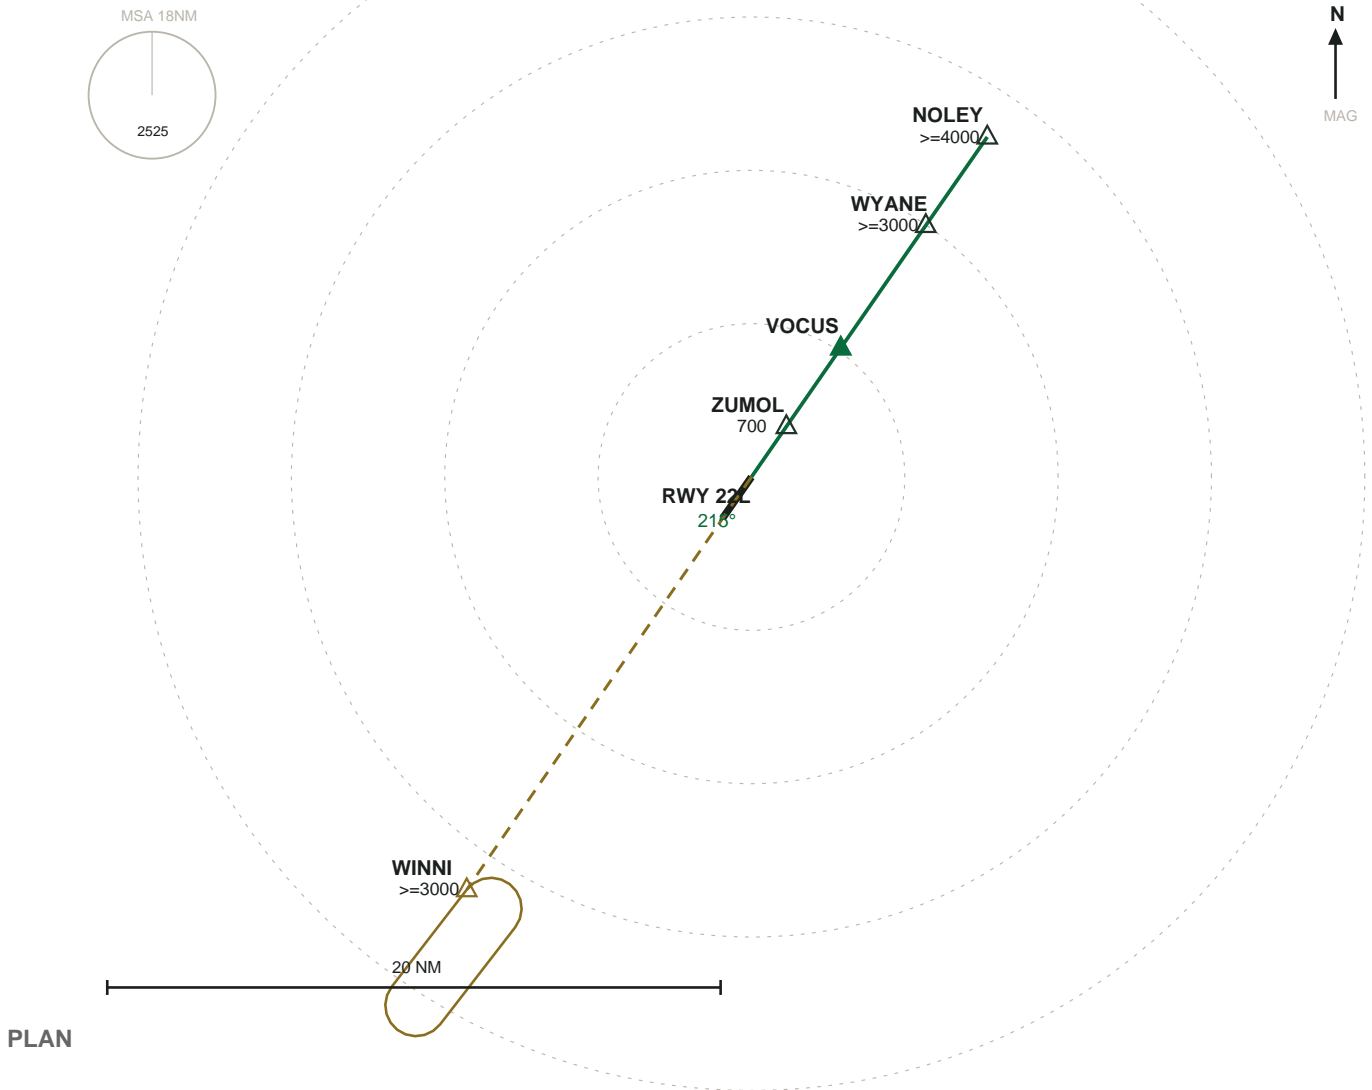

KBOS GENERAL EDWARD LAWRENCE LOGAN

RNP 22L \hat{A} RWY 22L \hat{A} FAC 215°

AIRAC 2606

MISSED APPROACH: Climb on heading 215° at or above 216 ft then hold at WINNI, right turns, inbound 038°, at or above 3000 ft.