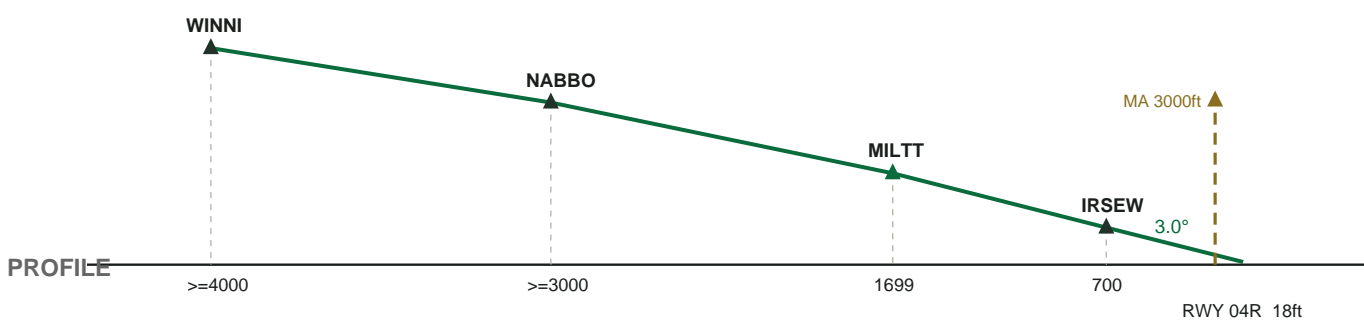

KBOS GENERAL EDWARD LAWRENCE LOGAN

RNP 04R \hat{A} RWY 04R \hat{A} FAC 035°

AIRAC 2606

MISSED APPROACH: Climb on heading 035° at or above 218 ft then direct OMVOZ then hold at WAXEN, left turns, inbound 209°, at or above 3000 ft.