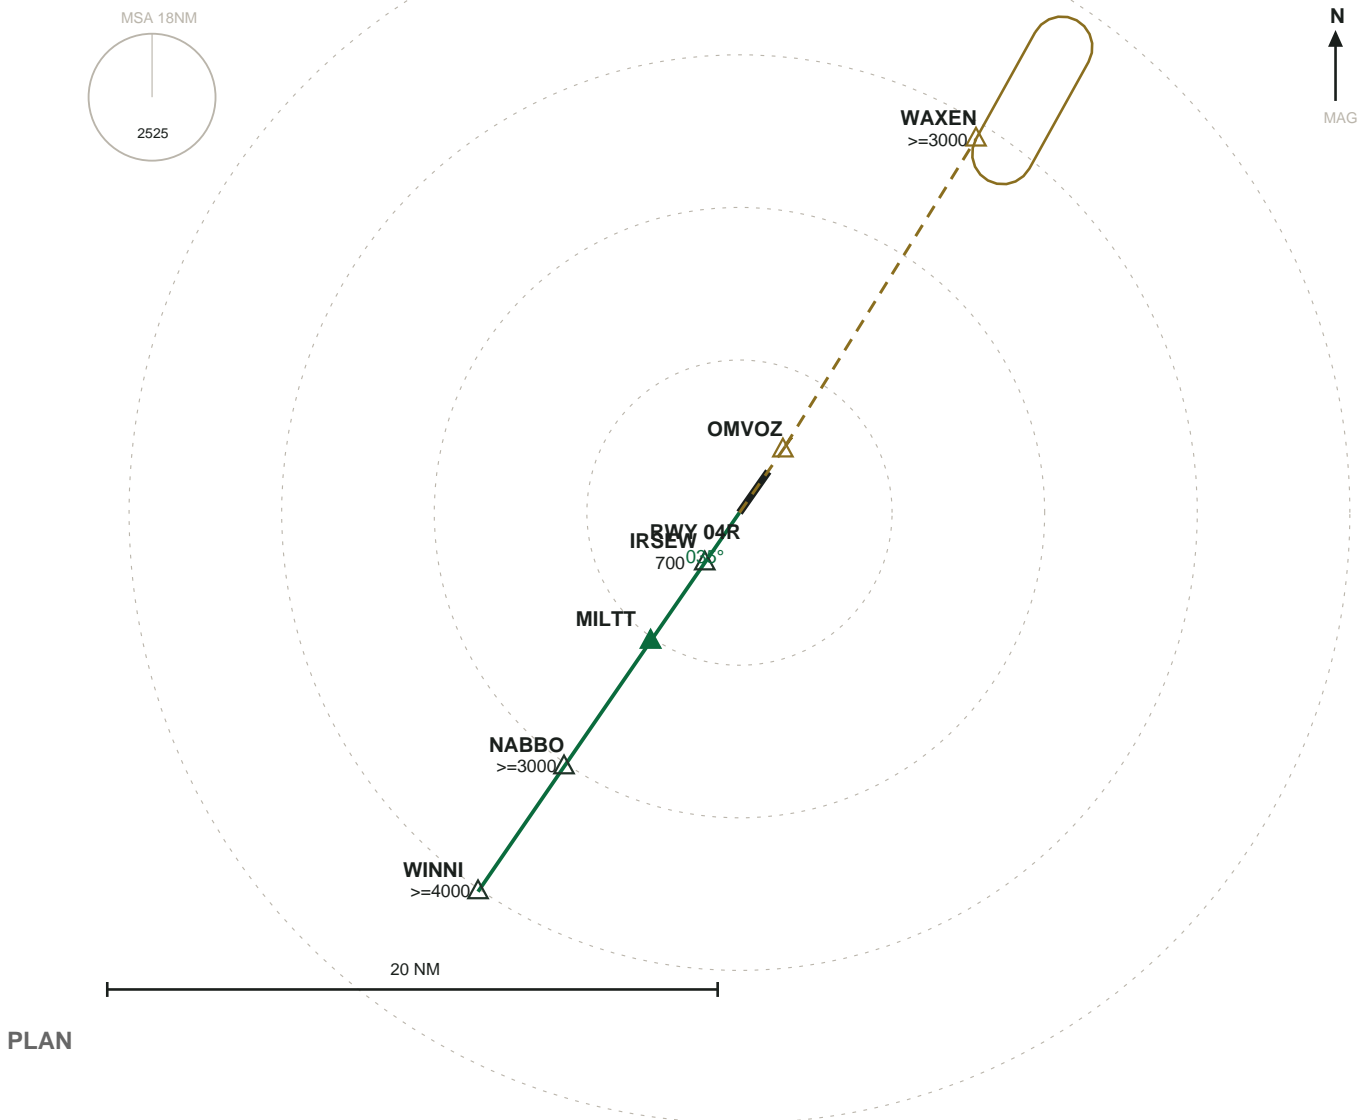

KBOS GENERAL EDWARD LAWRENCE LOGAN

RNP 04R \hat{A} RWY 04R \hat{A} FAC 035°

AIRAC 2606

MISSED APPROACH: Climb on heading 035° at or above 218 ft then direct OMVOZ then hold at WAXEN, left turns, inbound 209°, at or above 3000 ft.