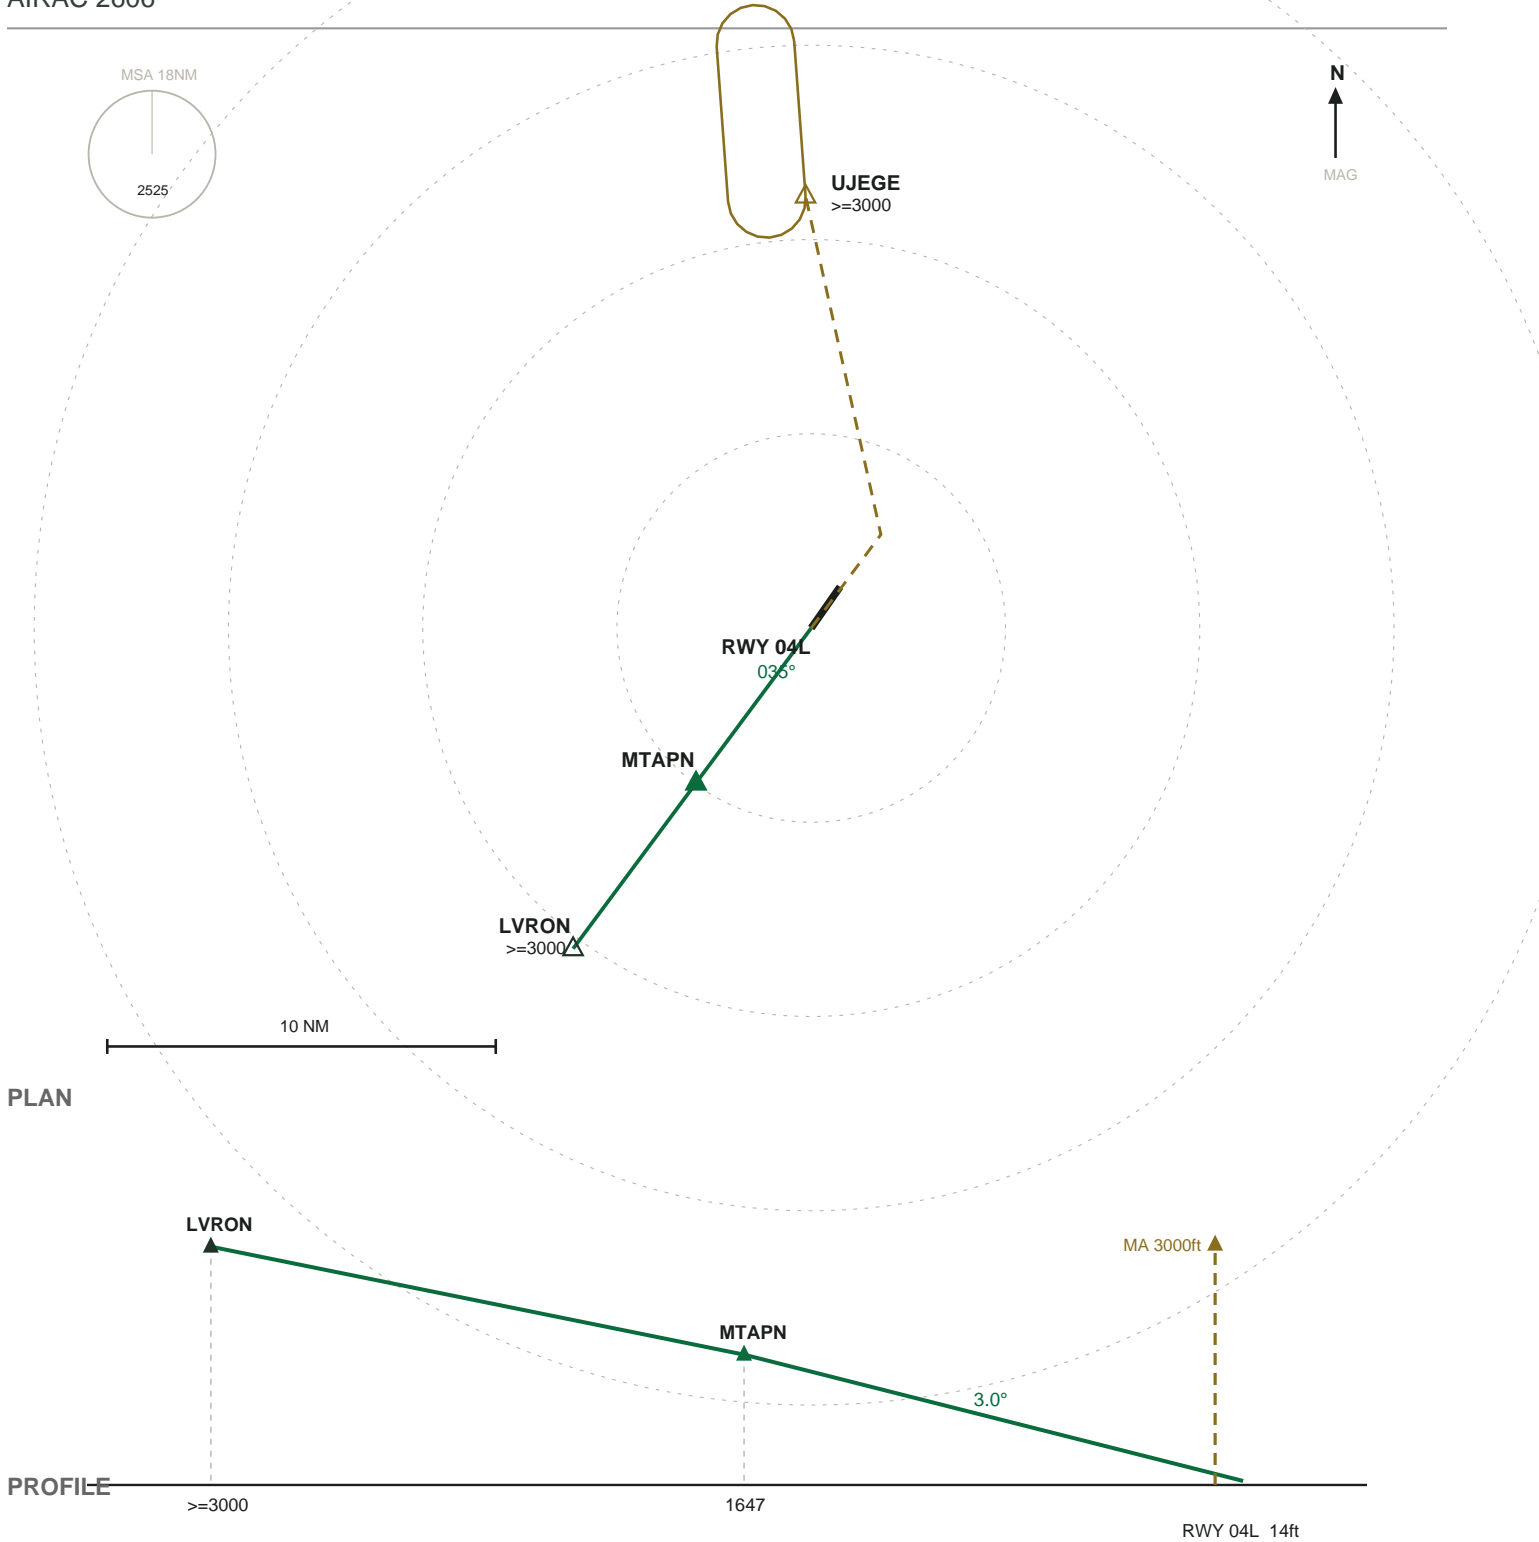

# KBOS GENERAL EDWARD LAWRENCE LOGAN

RNP 04L  $\hat{A}$  RWY 04L  $\hat{A}$  FAC 035°

AIRAC 2606

**MISSED APPROACH:** Climb on heading 037° at or above 700 ft then hold at UJEGE, right turns, inbound 176°, at or above 3000 ft.