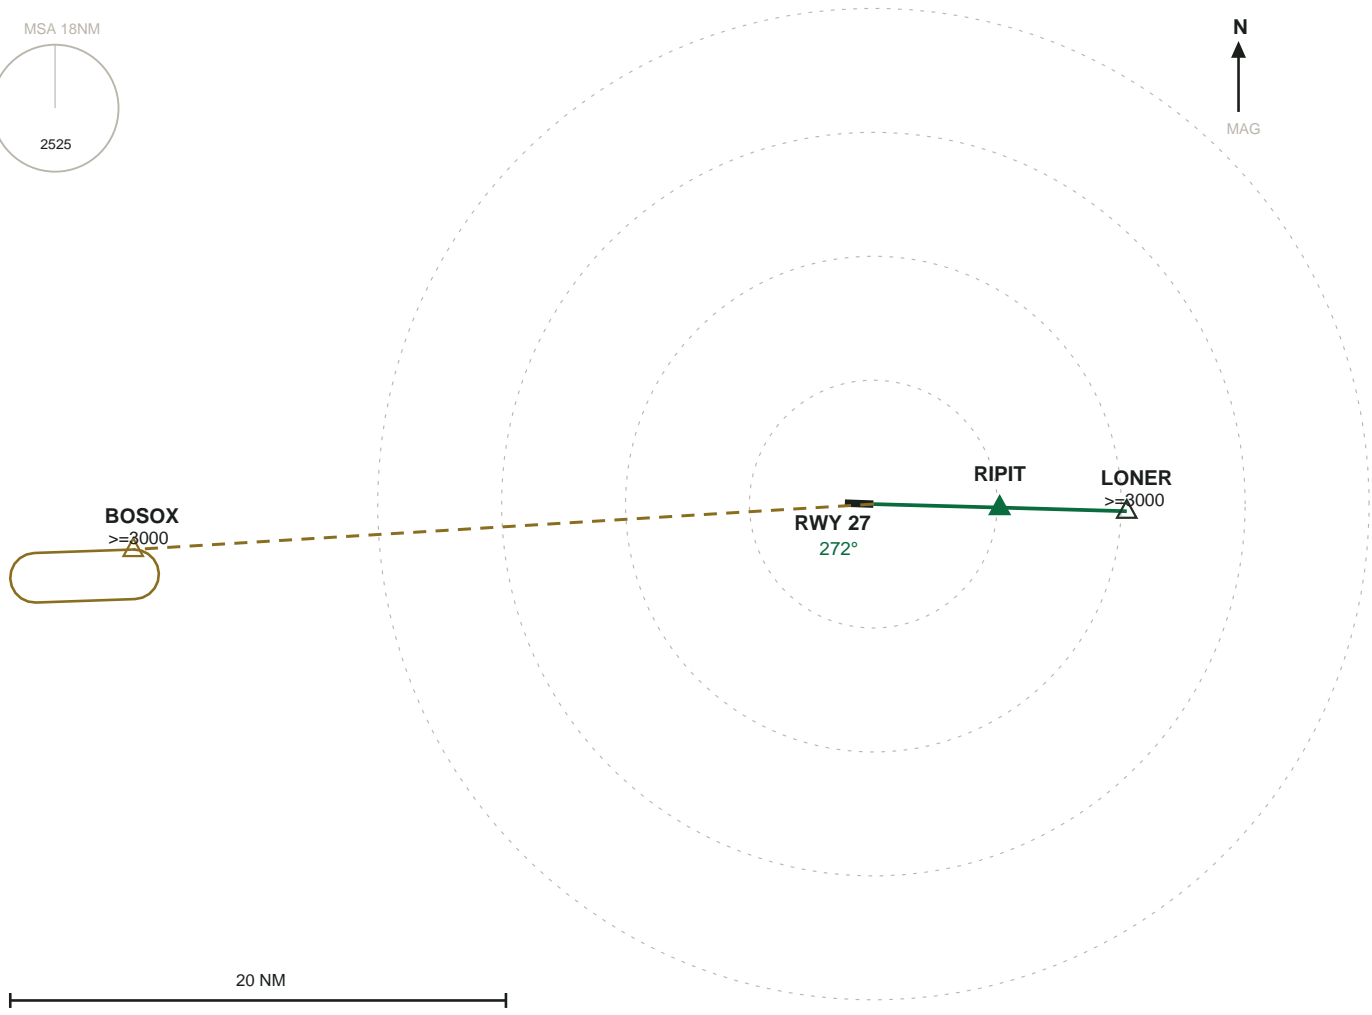

KBOS GENERAL EDWARD LAWRENCE LOGAN

LOC 27 Â· RWY 27 Â· FAC 272°

ILS IDGU 111.30 Â· AIRAC 2606

PLAN

PROFILE

MISSED APPROACH: Hold at BOSOX, right turns, inbound 088°, at or above 3000 ft.