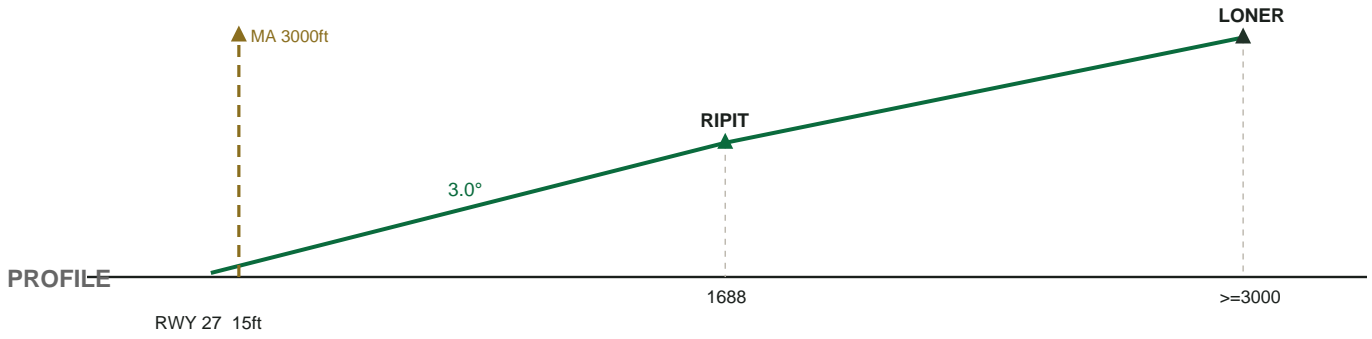

KBOS GENERAL EDWARD LAWRENCE LOGAN

LOC 27 Â· RWY 27 Â· FAC 272°

ILS IDGU 111.30 Â· AIRAC 2606

PLAN

PROFILE

MISSED APPROACH: Hold at BOSOX, right turns, inbound 088°, at or above 3000 ft.