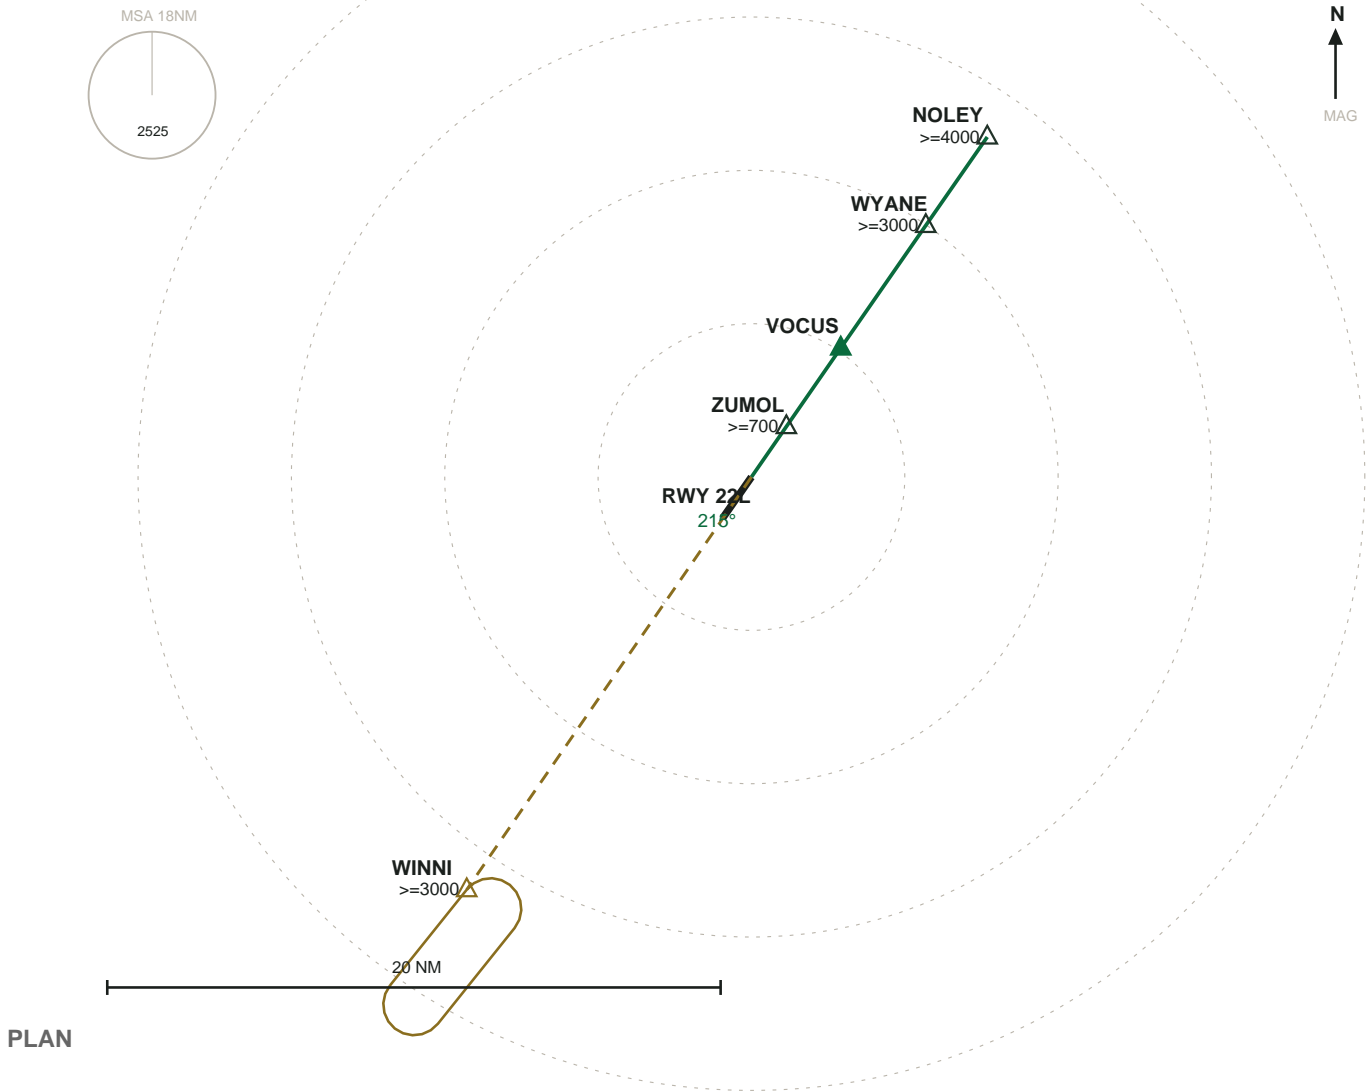

KBOS GENERAL EDWARD LAWRENCE LOGAN

LOC 22L \hat{A} RWY 22L \hat{A} FAC 215°

ILS ILQN \hat{A} AIRAC 2606

MISSED APPROACH: Hold at WINNI, right turns, inbound 039°, at or above 3000 ft.