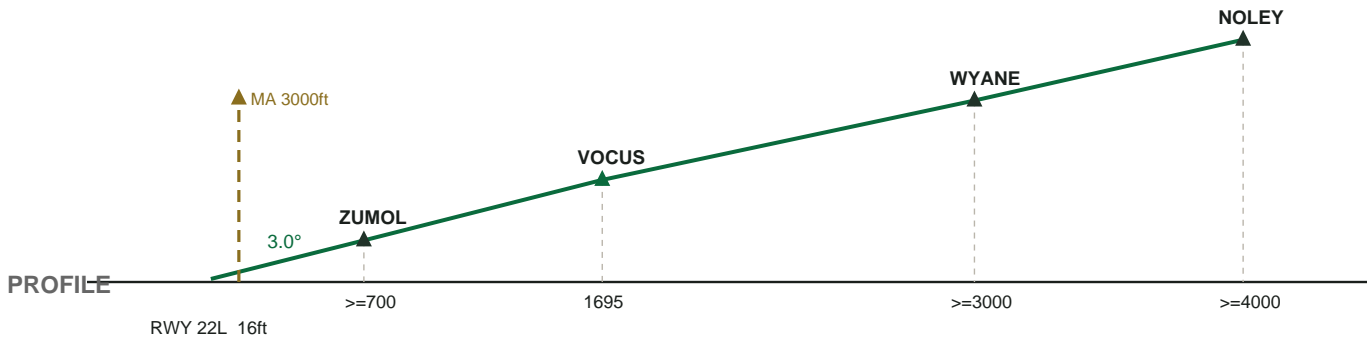

KBOS GENERAL EDWARD LAWRENCE LOGAN

LOC 22L \hat{A} RWY 22L \hat{A} FAC 215°

ILS ILQN \hat{A} AIRAC 2606

MISSED APPROACH: Hold at WINNI, right turns, inbound 039°, at or above 3000 ft.