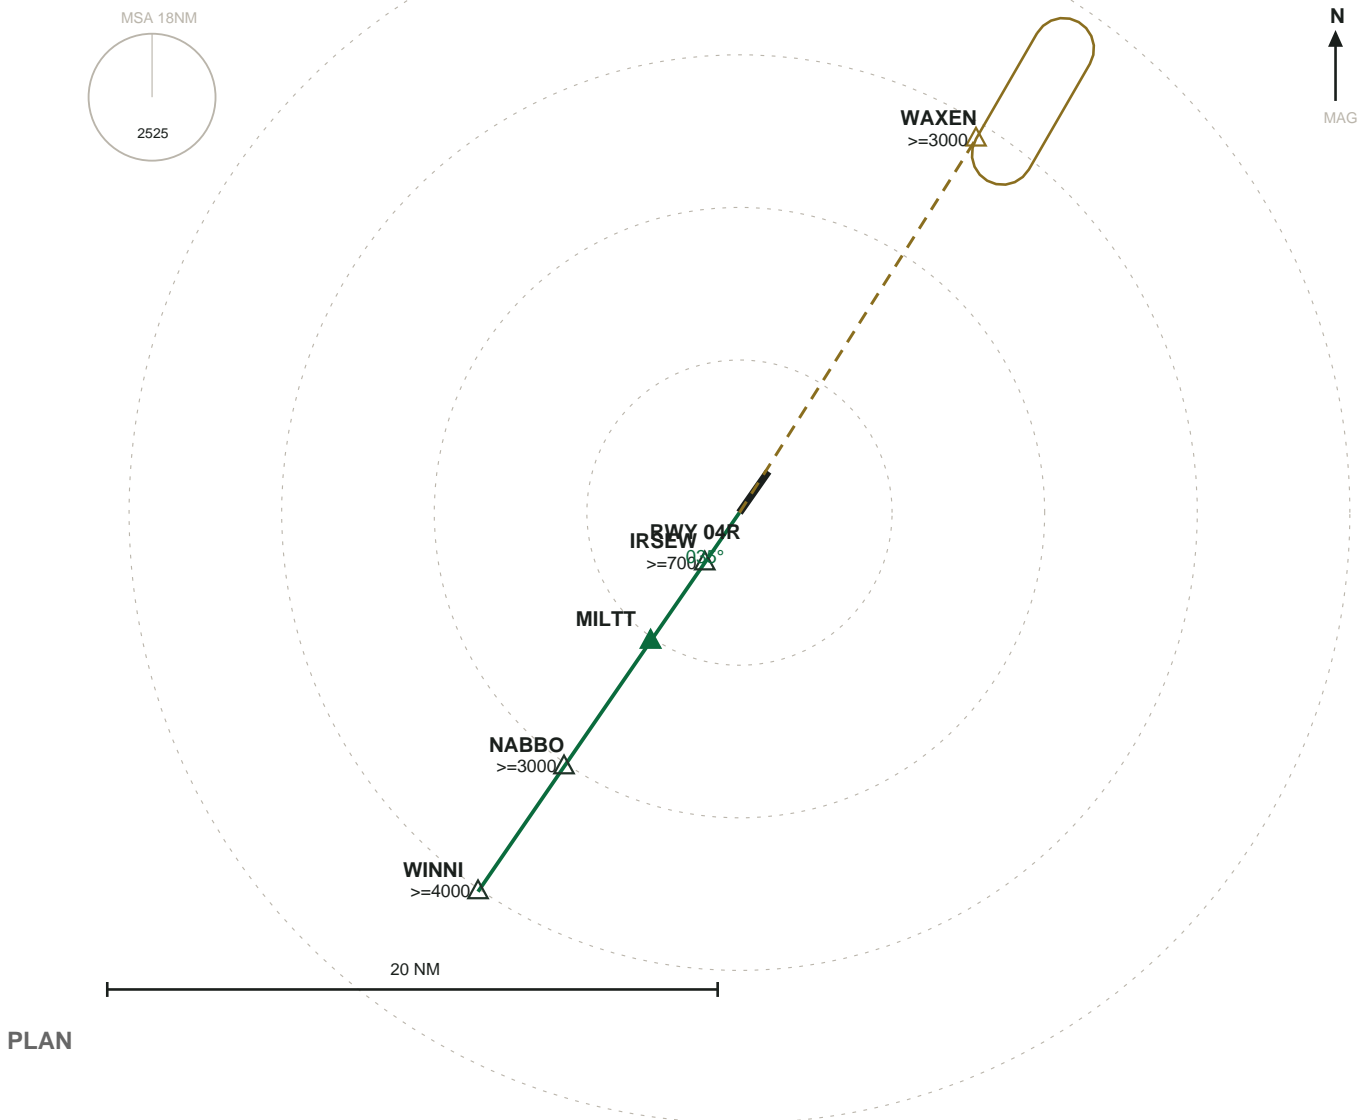

# KBOS GENERAL EDWARD LAWRENCE LOGAN

LOC 04R  $\hat{A}$  RWY 04R  $\hat{A}$  FAC 035°

ILS IBOS  $\hat{A}$  AIRAC 2606

**MISSED APPROACH:** Hold at WAXEN, left turns, inbound 210°, at or above 3000 ft.