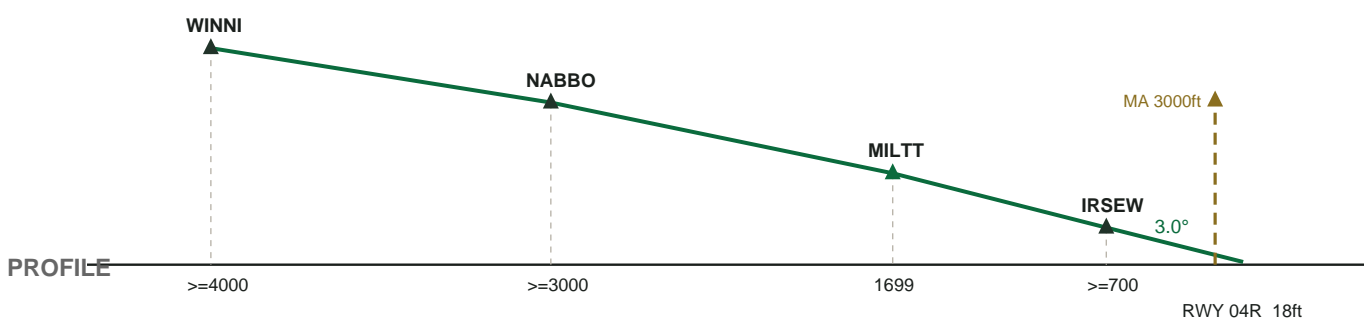

# KBOS GENERAL EDWARD LAWRENCE LOGAN

LOC 04R  $\hat{A}$  RWY 04R  $\hat{A}$  FAC 035°

ILS IBOS  $\hat{A}$  AIRAC 2606

**MISSED APPROACH:** Hold at WAXEN, left turns, inbound 210°, at or above 3000 ft.