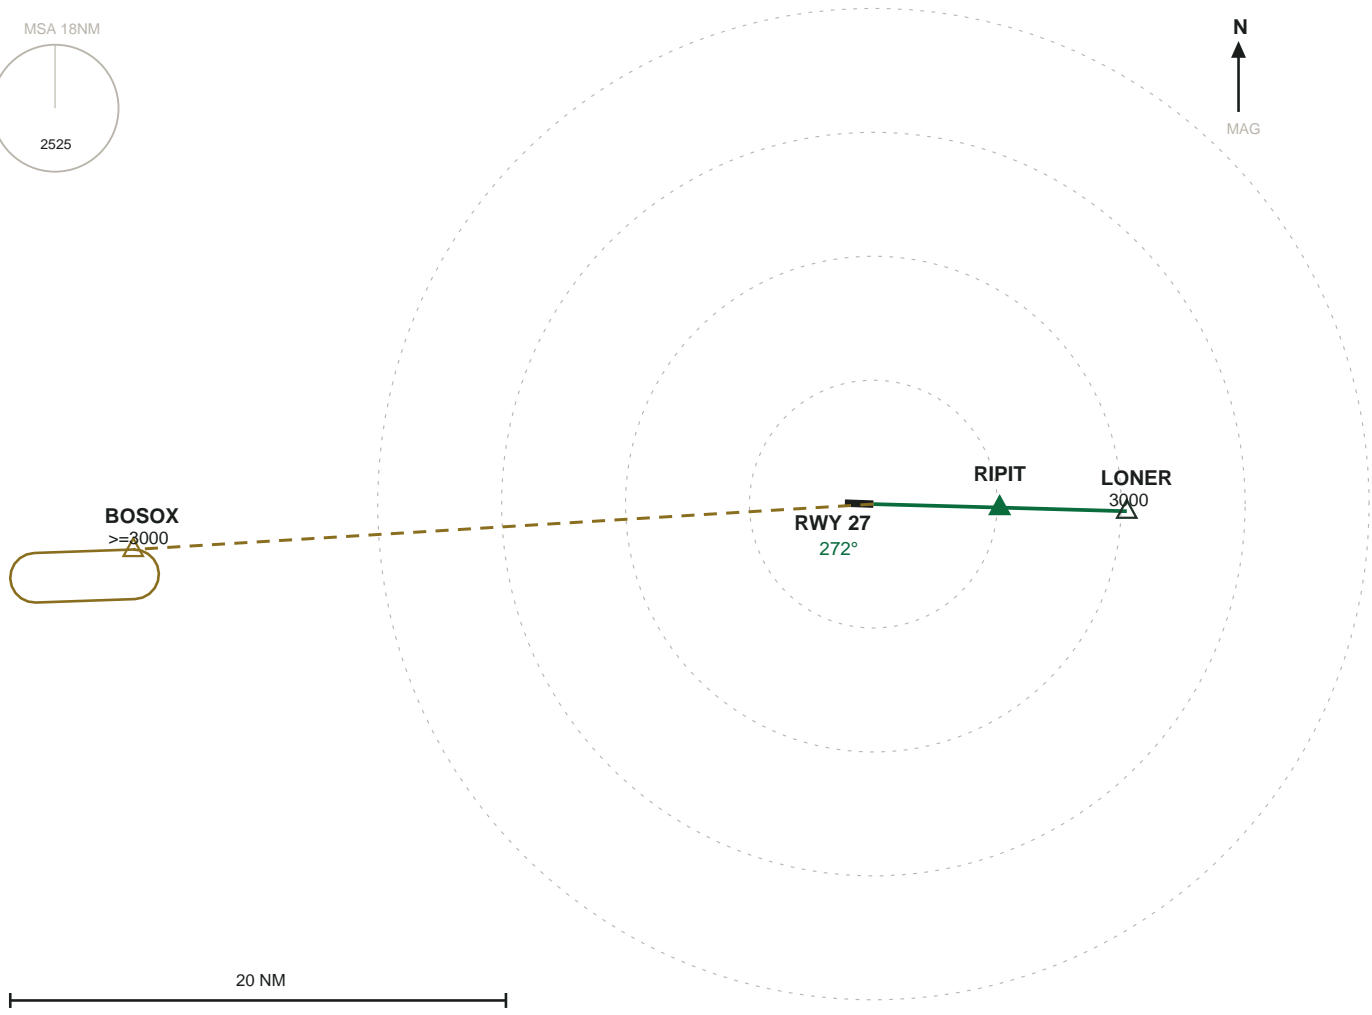

# KBOS GENERAL EDWARD LAWRENCE LOGAN

ILS 27 Â· RWY 27 Â· FAC 272°

ILS IDGU 111.30 Â· AIRAC 2606

PLAN

PROFILE

**MISSED APPROACH:** Hold at BOSOX, right turns, inbound 088°, at or above 3000 ft.