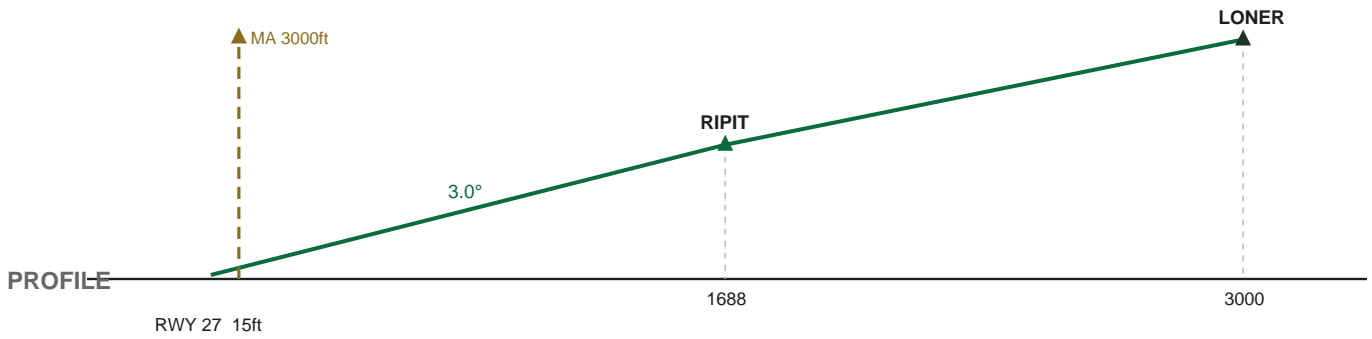

# KBOS GENERAL EDWARD LAWRENCE LOGAN

ILS 27 Â· RWY 27 Â· FAC 272°

ILS IDGU 111.30 Â· AIRAC 2606

PLAN

PROFILE

**MISSED APPROACH:** Hold at BOSOX, right turns, inbound 088°, at or above 3000 ft.